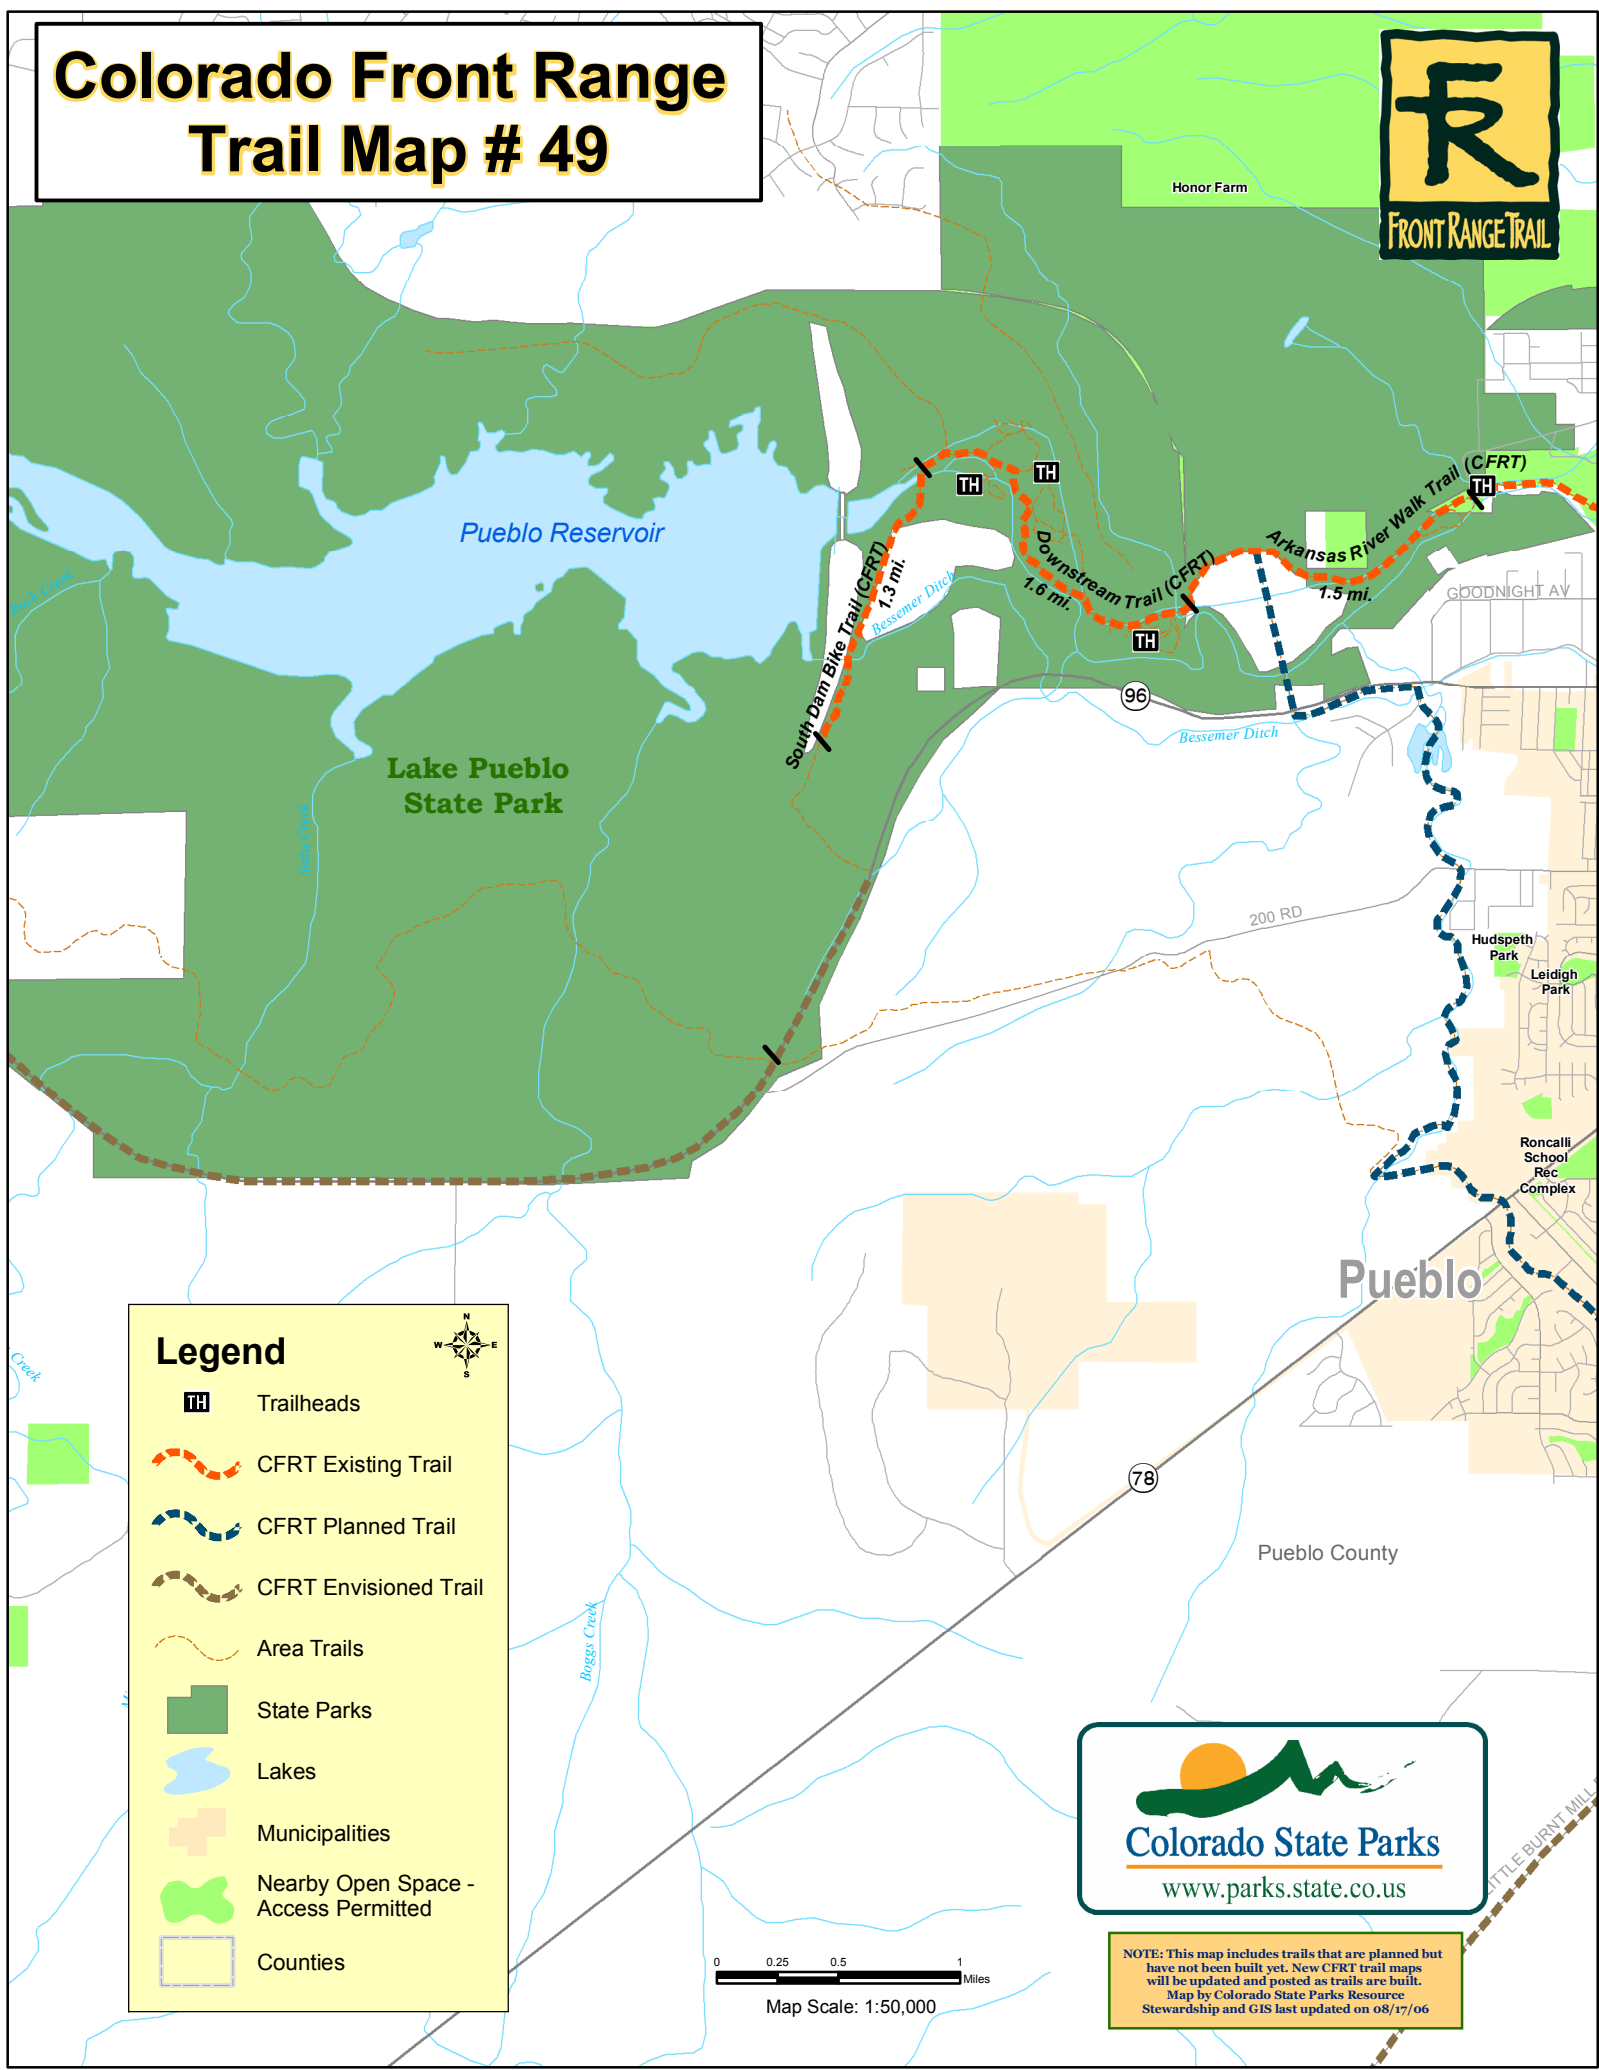

Colorado Front Range Trail Map # 49

Legend

- Trailheads
- CFRT Existing Trail
- CFRT Planned Trail
- CFRT Envisioned Trail
- Area Trails
- State Parks
- Lakes
- Municipalities
- Nearby Open Space - Access Permitted
- Counties

Colorado State Parks
www.parks.state.co.us

NOTE: This map includes trails that are planned but have not been built yet. New CFRT trail maps will be updated and posted as trails are built. Map by Colorado State Parks Resource Stewardship and GIS last updated on 08/17/06