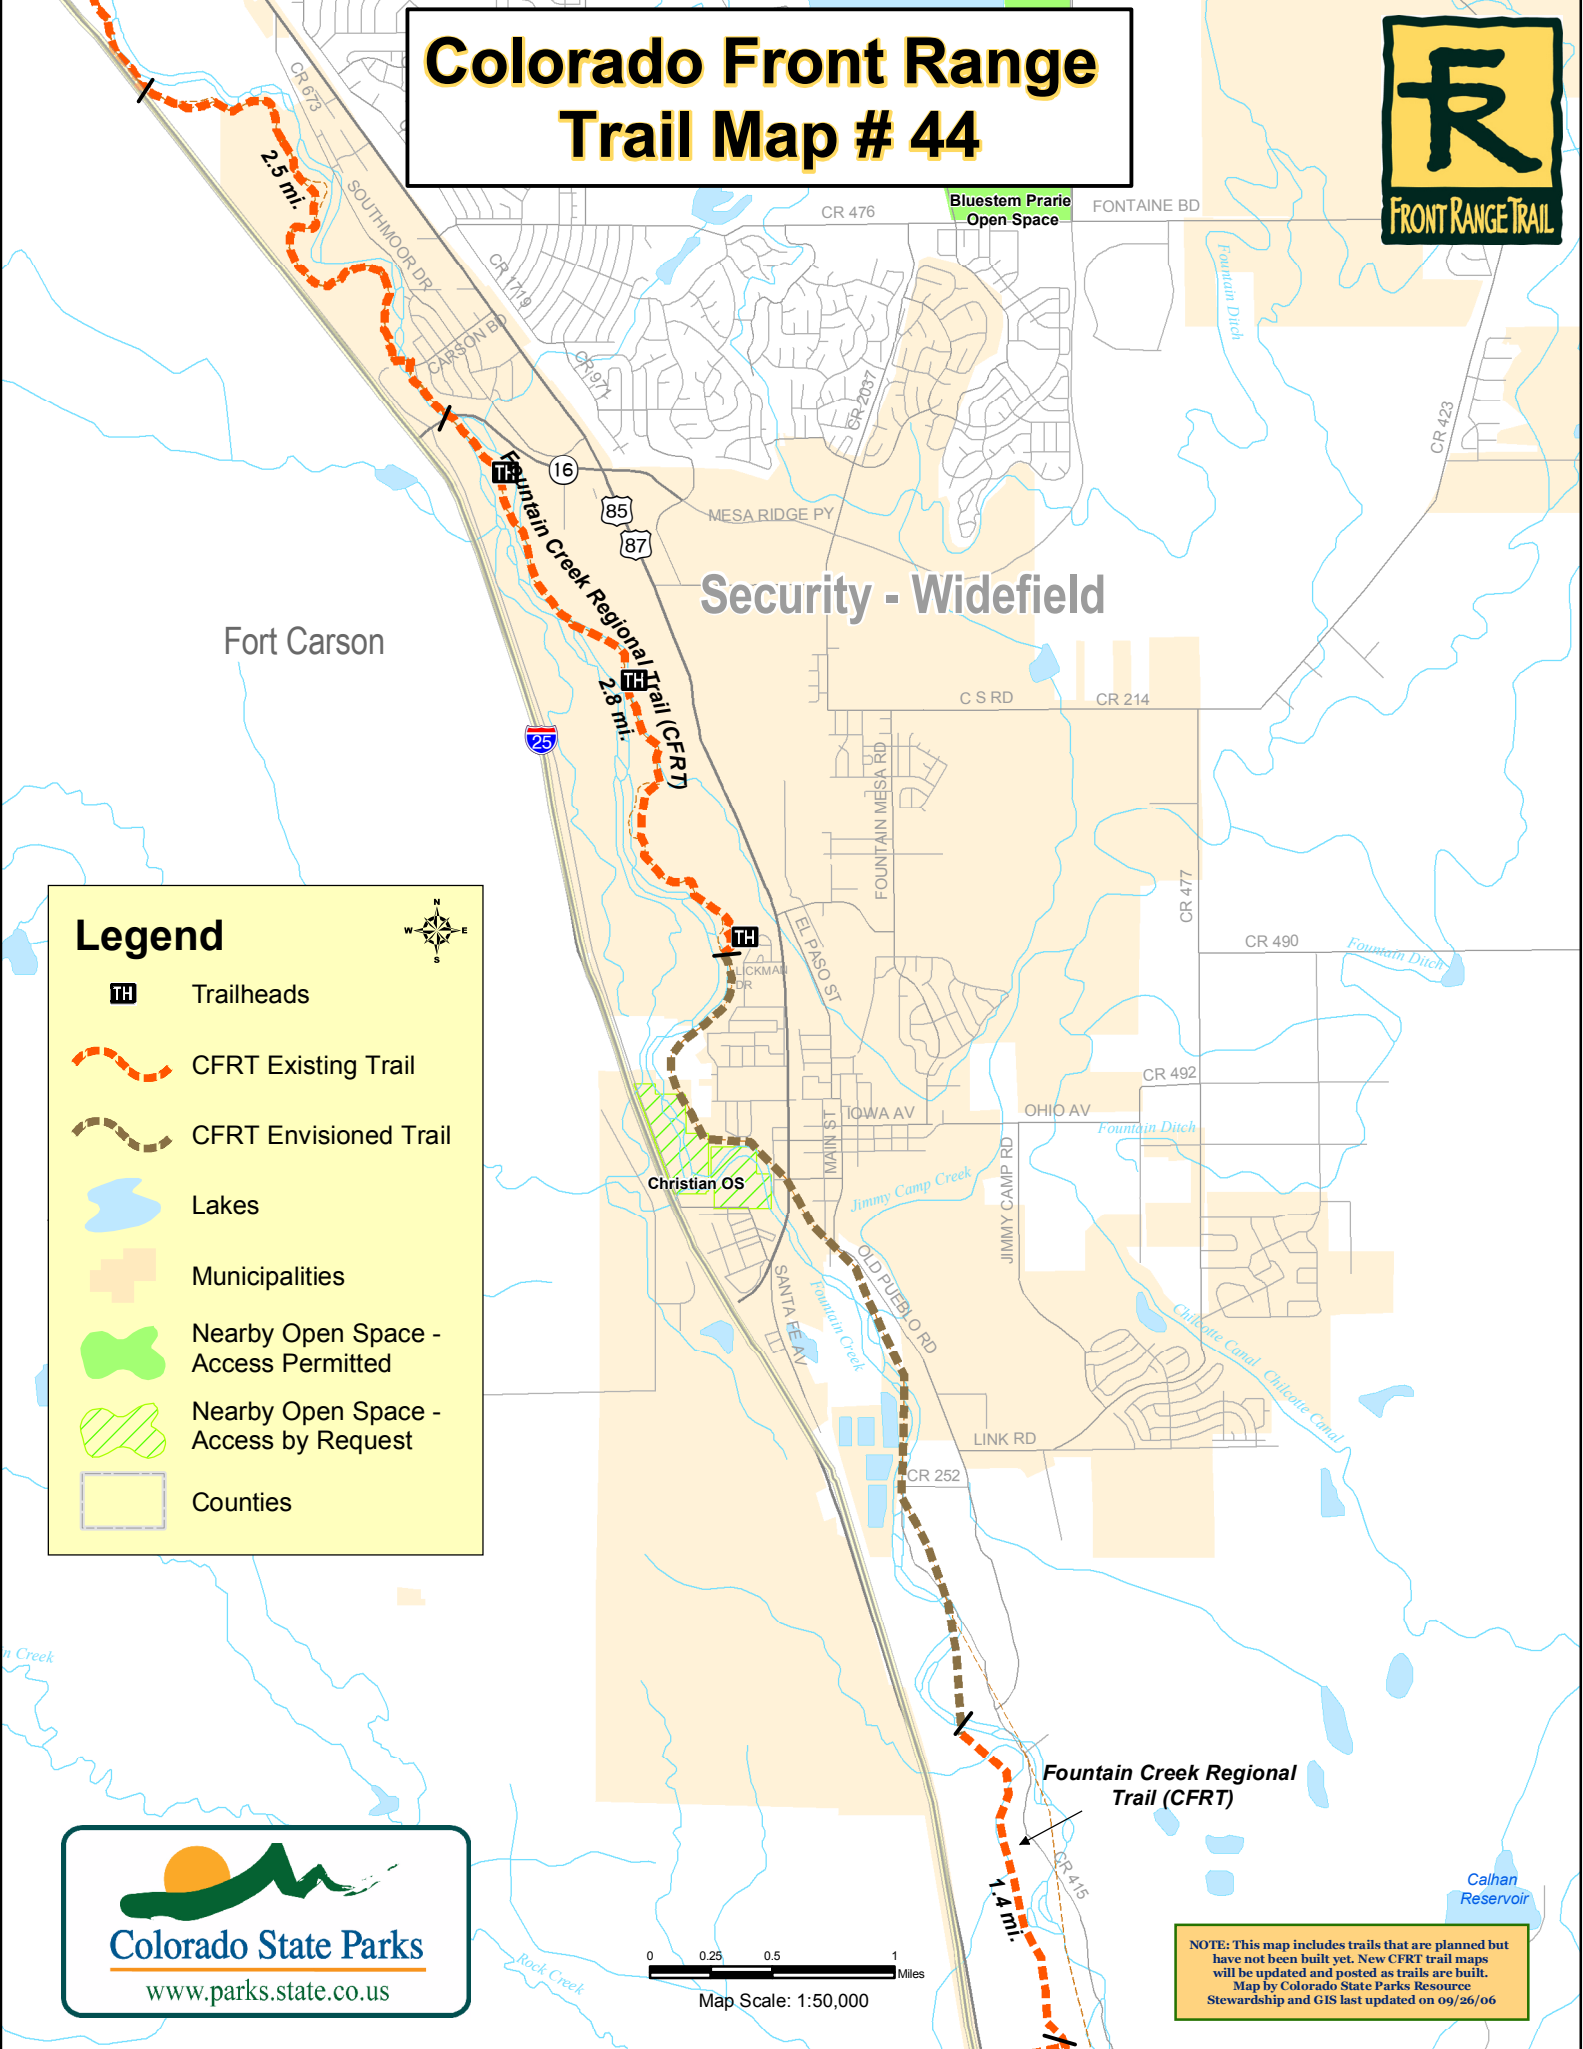

Colorado Front Range Trail Map # 44

Legend

- Trailheads
- CFRT Existing Trail
- CFRT Envisioned Trail
- Lakes
- Municipalities
- Nearby Open Space - Access Permitted
- Nearby Open Space - Access by Request
- Counties

Colorado State Parks
www.parks.state.co.us

NOTE: This map includes trails that are planned but have not been built yet. New CFRT trail maps will be updated and posted as trails are built.
Map by Colorado State Parks Resource Stewardship and GIS last updated on 09/26/06