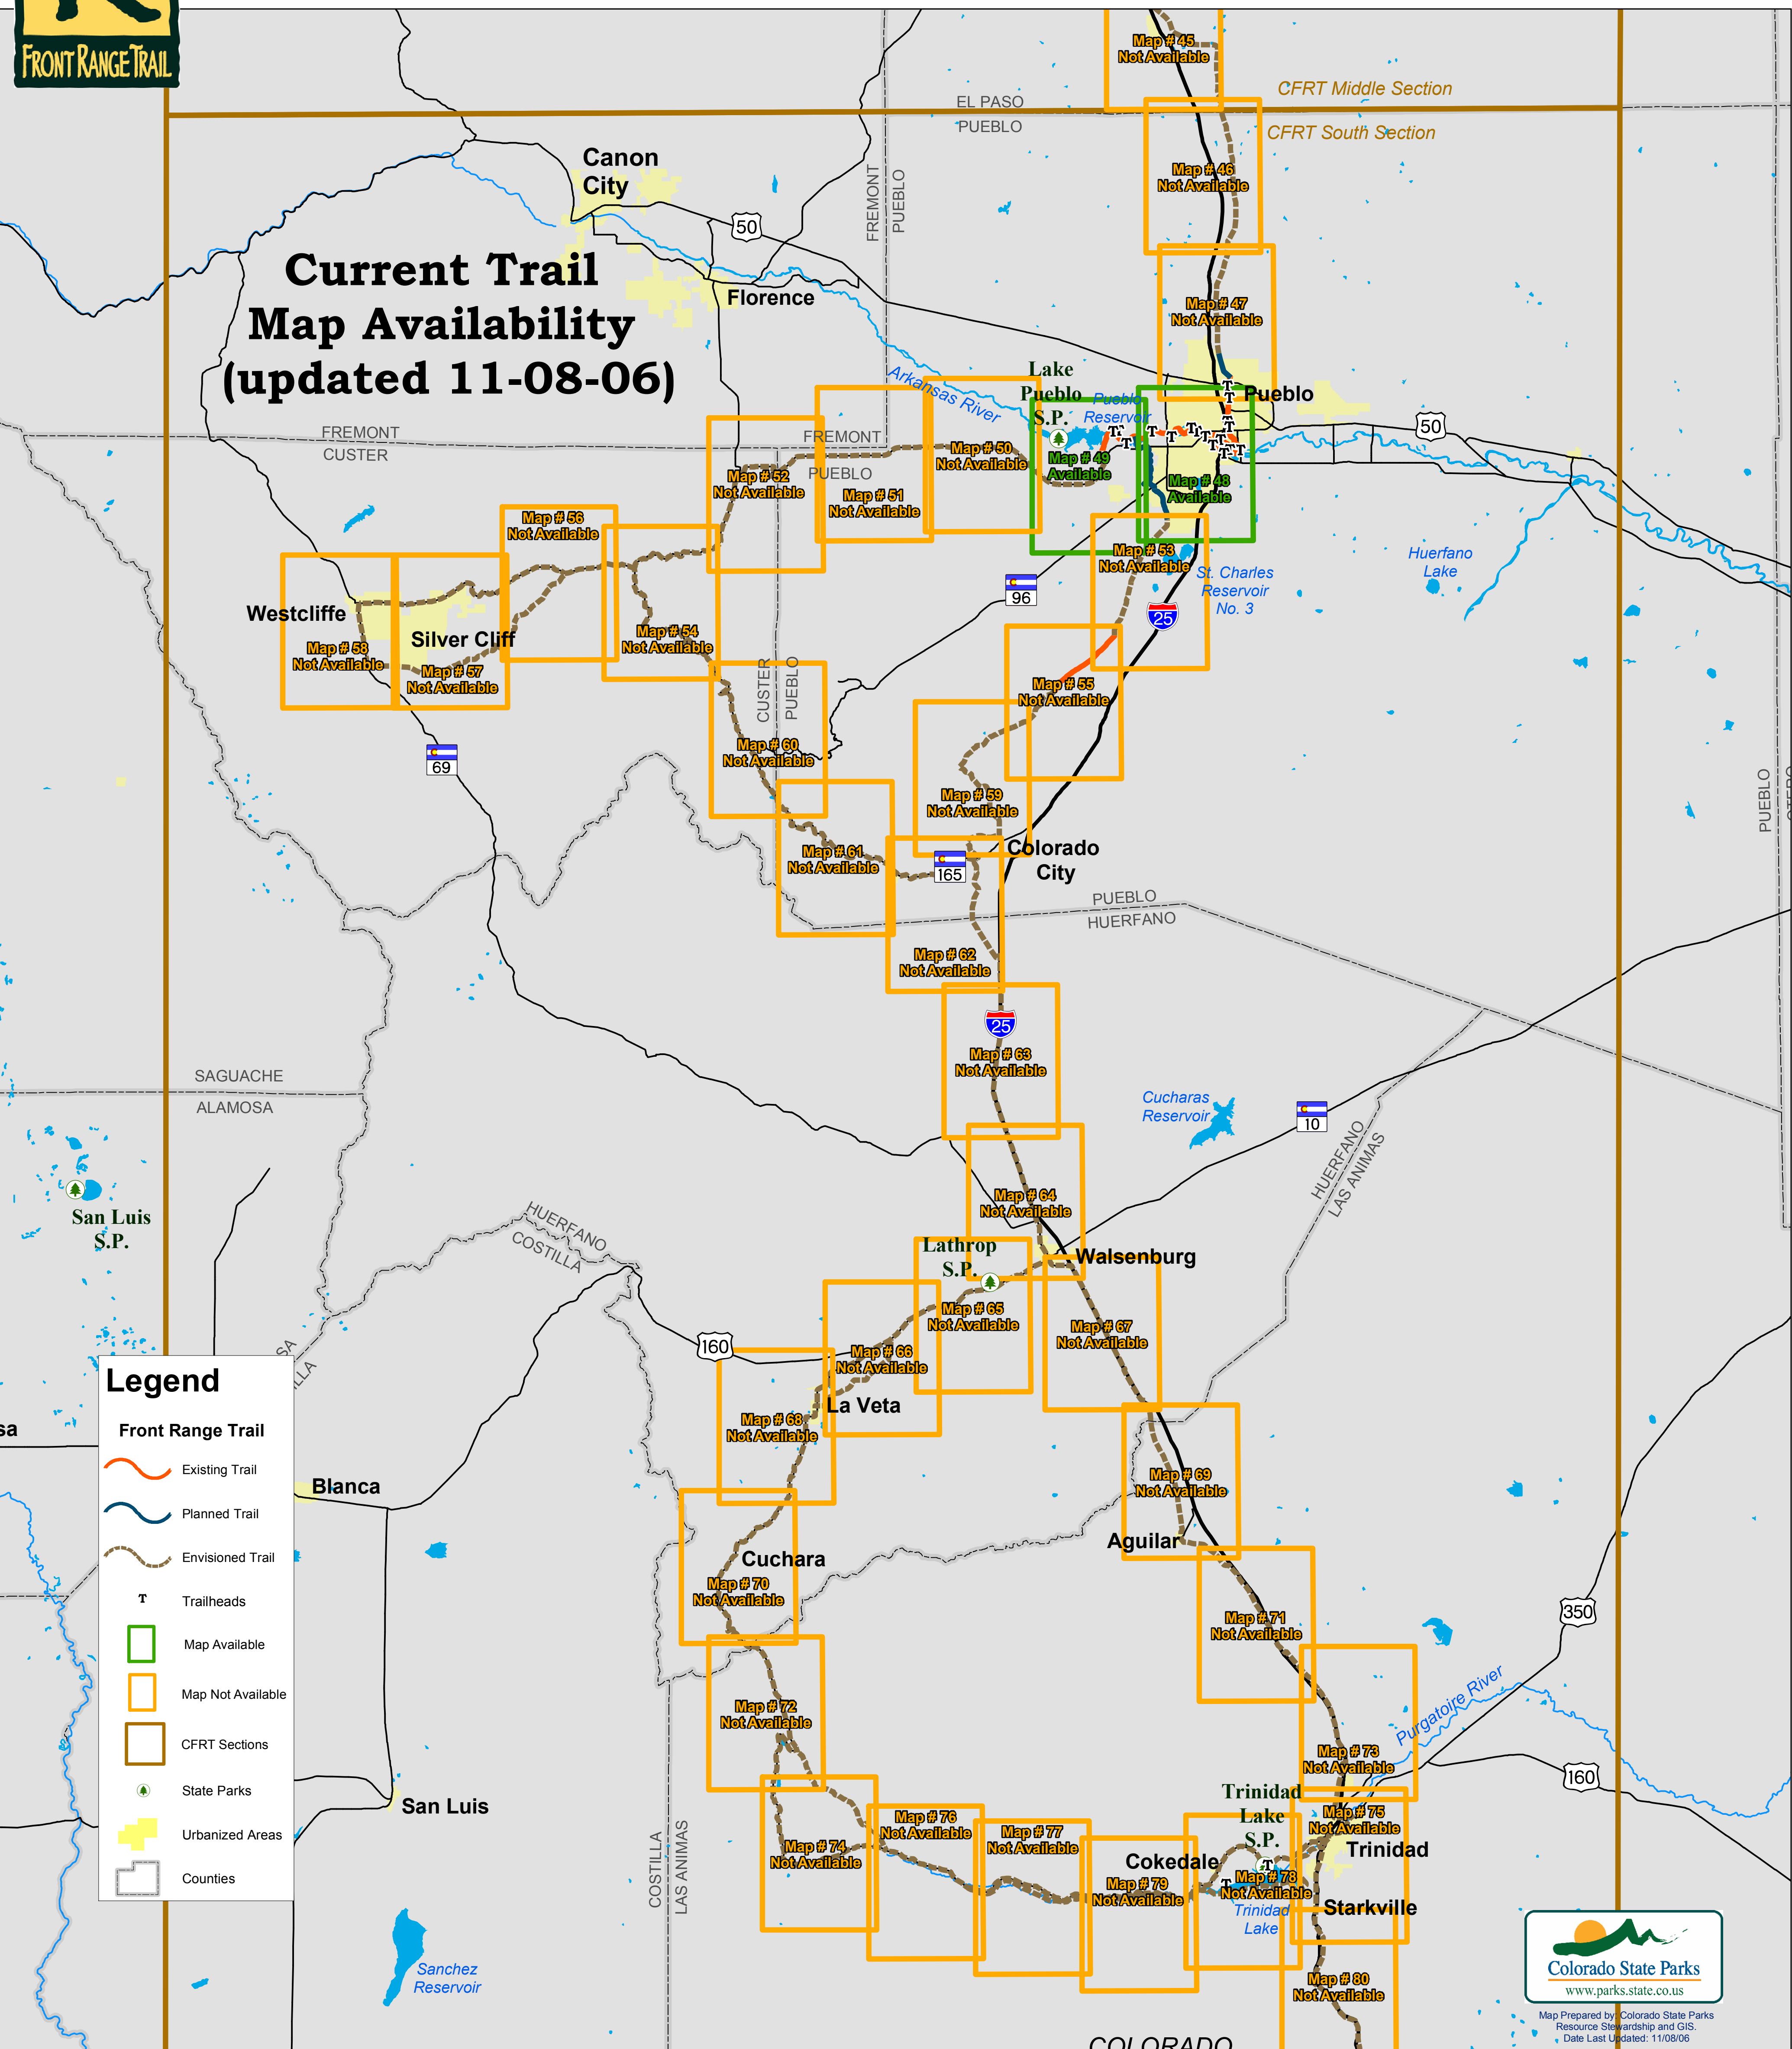

Colorado Front Range Trail - South Section

Current Trail Map Availability (updated 11-08-06)

Legend

- **Front Range Trail**
  - Existing Trail
  - Planned Trail
  - Envisioned Trail
- T Trailheads
- Map Available
- Map Not Available
- CFRT Sections
- State Parks
- Urbanized Areas
- Counties

Map Prepared by Colorado State Parks Resource Stewardship and GIS. Date Last Updated: 11/08/06