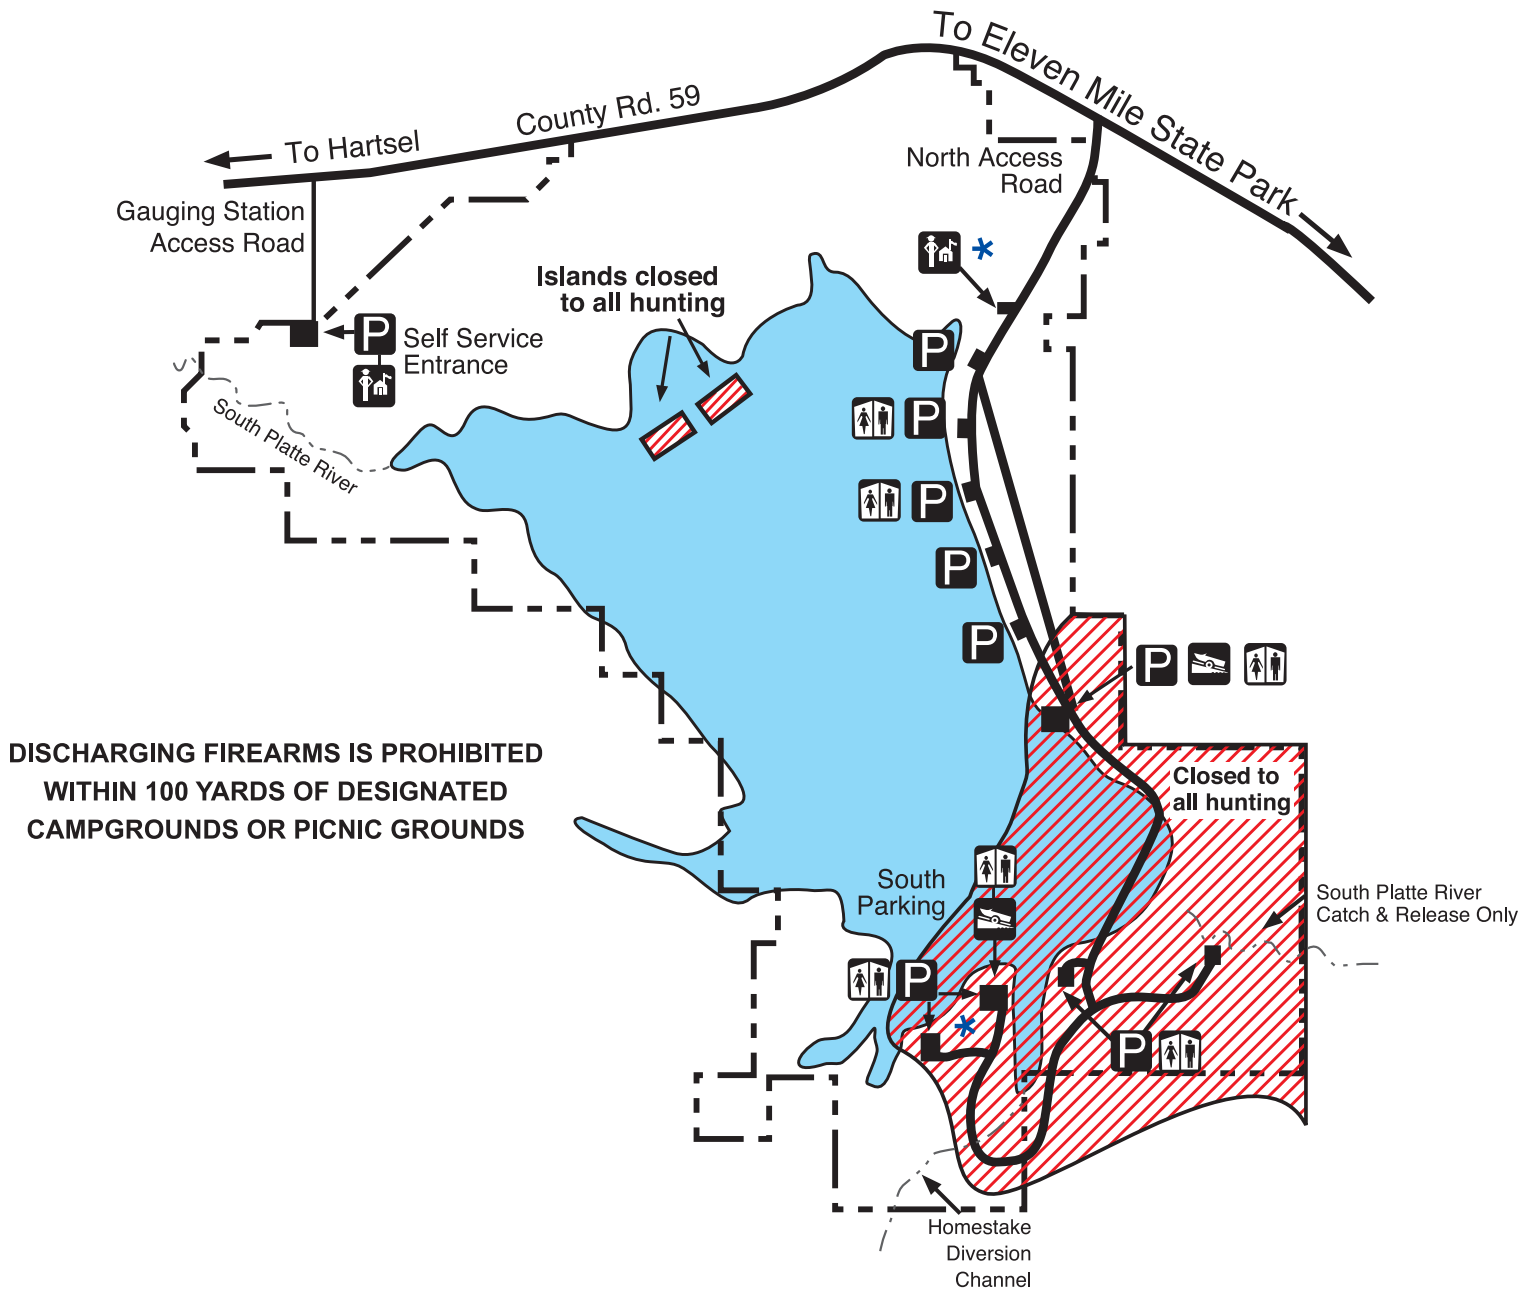

Colorado State Parks

SPINNEY MOUNTAIN AREAS CLOSED TO HUNTING

LEGEND

Entrance	Boat Ramp
Parking	Restroom
Water	Closed to all hunting
Park Boundary	