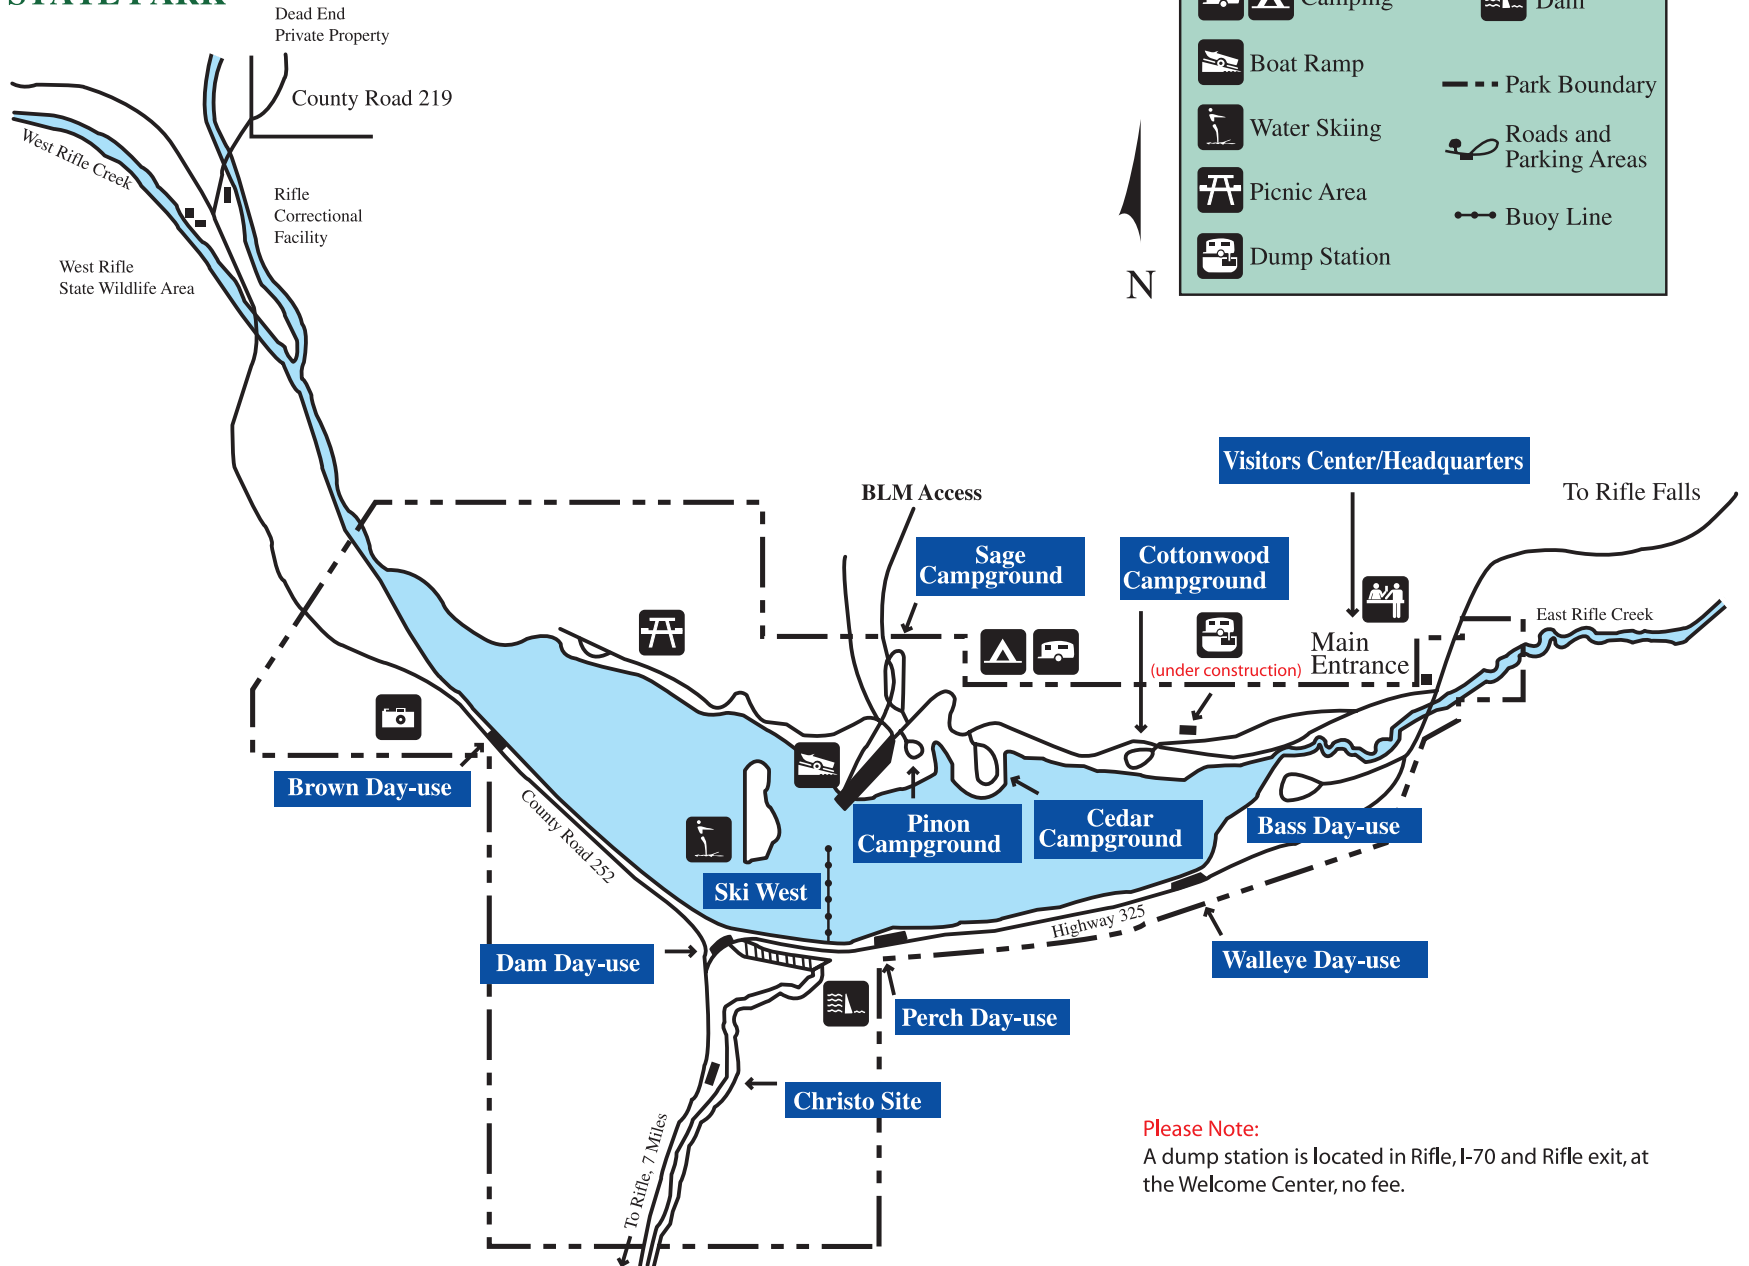

# Colorado State Parks

## RIFLE GAP STATE PARK

### LEGEND

	Visitors Center/ Headquarters		Overlook
	Camping		Dam
	Boat Ramp		Park Boundary
	Water Skiing		Roads and Parking Areas
	Picnic Area		Buoy Line
	Dump Station		

**Please Note:**

A dump station is located in Rifle, I-70 and Rifle exit, at the Welcome Center, no fee.