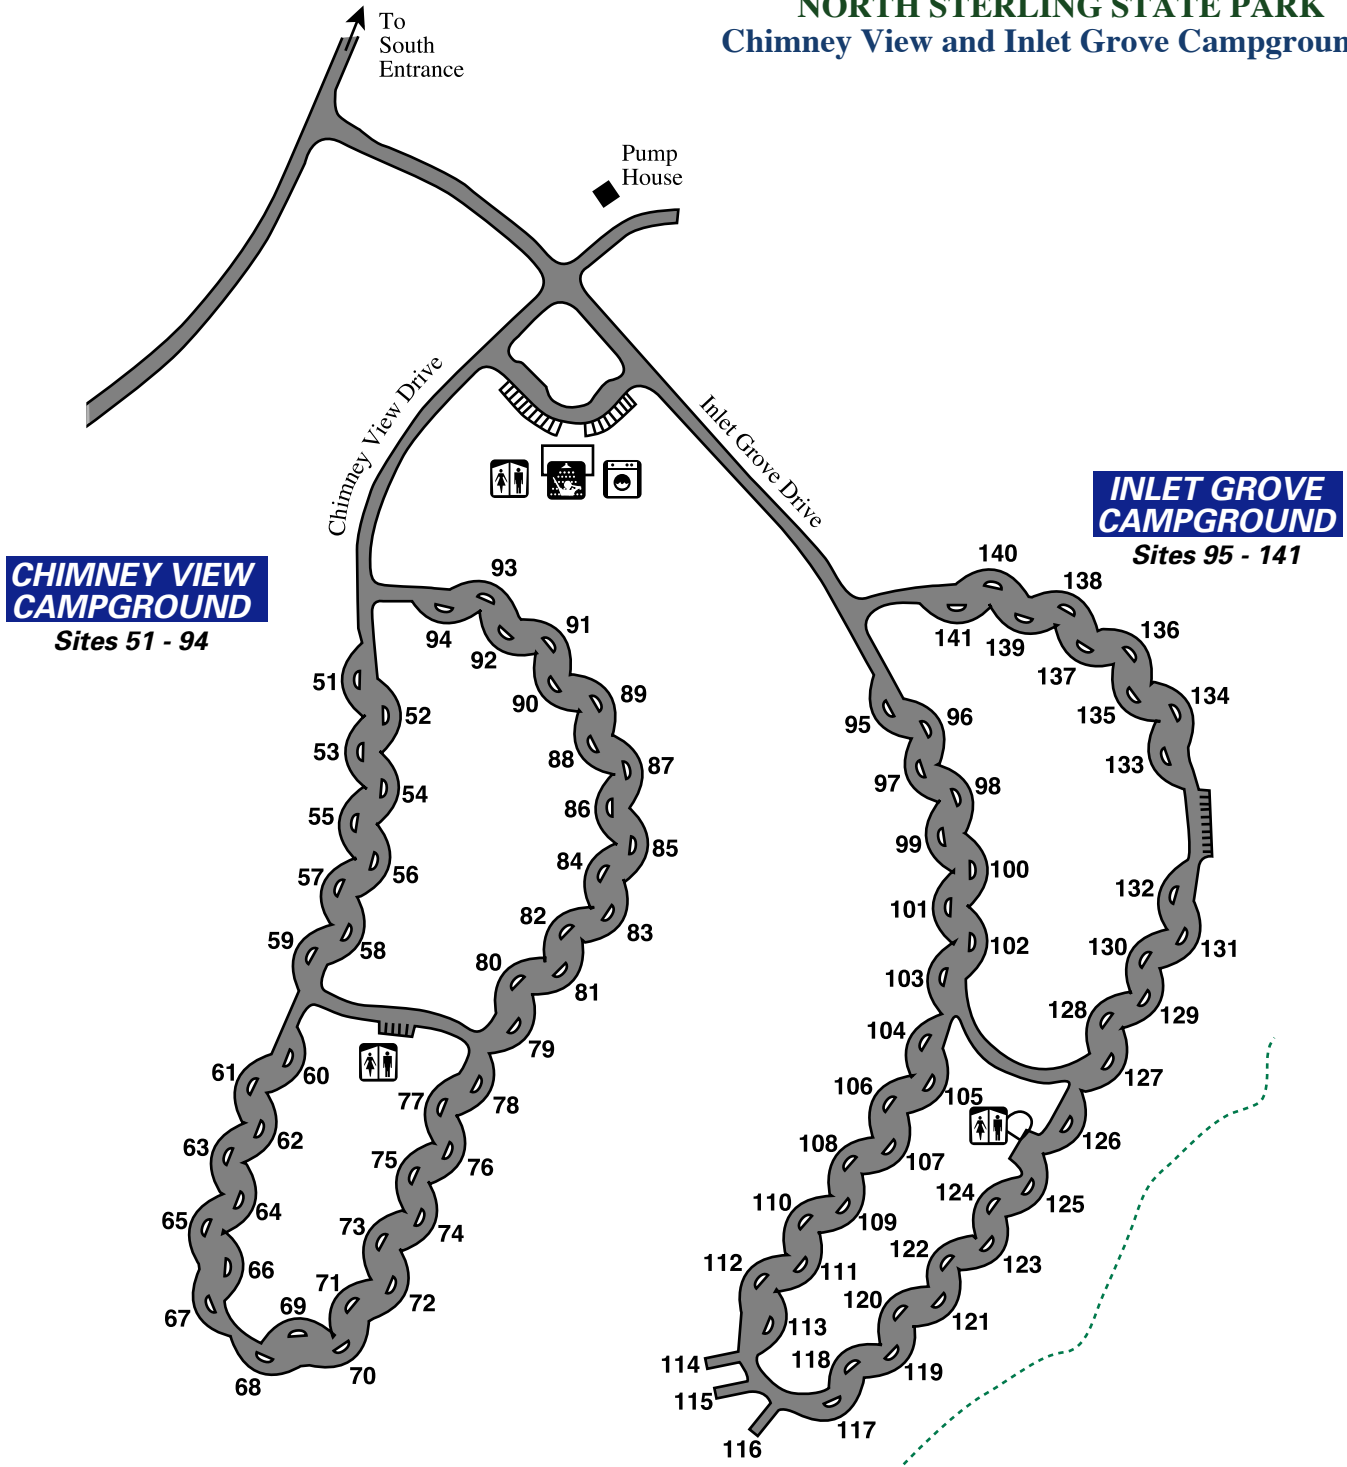

Colorado State Parks

NORTH STERLING STATE PARK Chimney View and Inlet Grove Campgrounds

**CHIMNEY VIEW
CAMPGROUND**
Sites 51 - 94

**INLET GROVE
CAMPGROUND**
Sites 95 - 141

LEGEND

- Restrooms
- Showers
- Laundry

All sites in these campgrounds have tent pads.
Electrical hook-ups are available at all sites in
Inlet Grove Campground.
No electrical sites available at Chimney View.