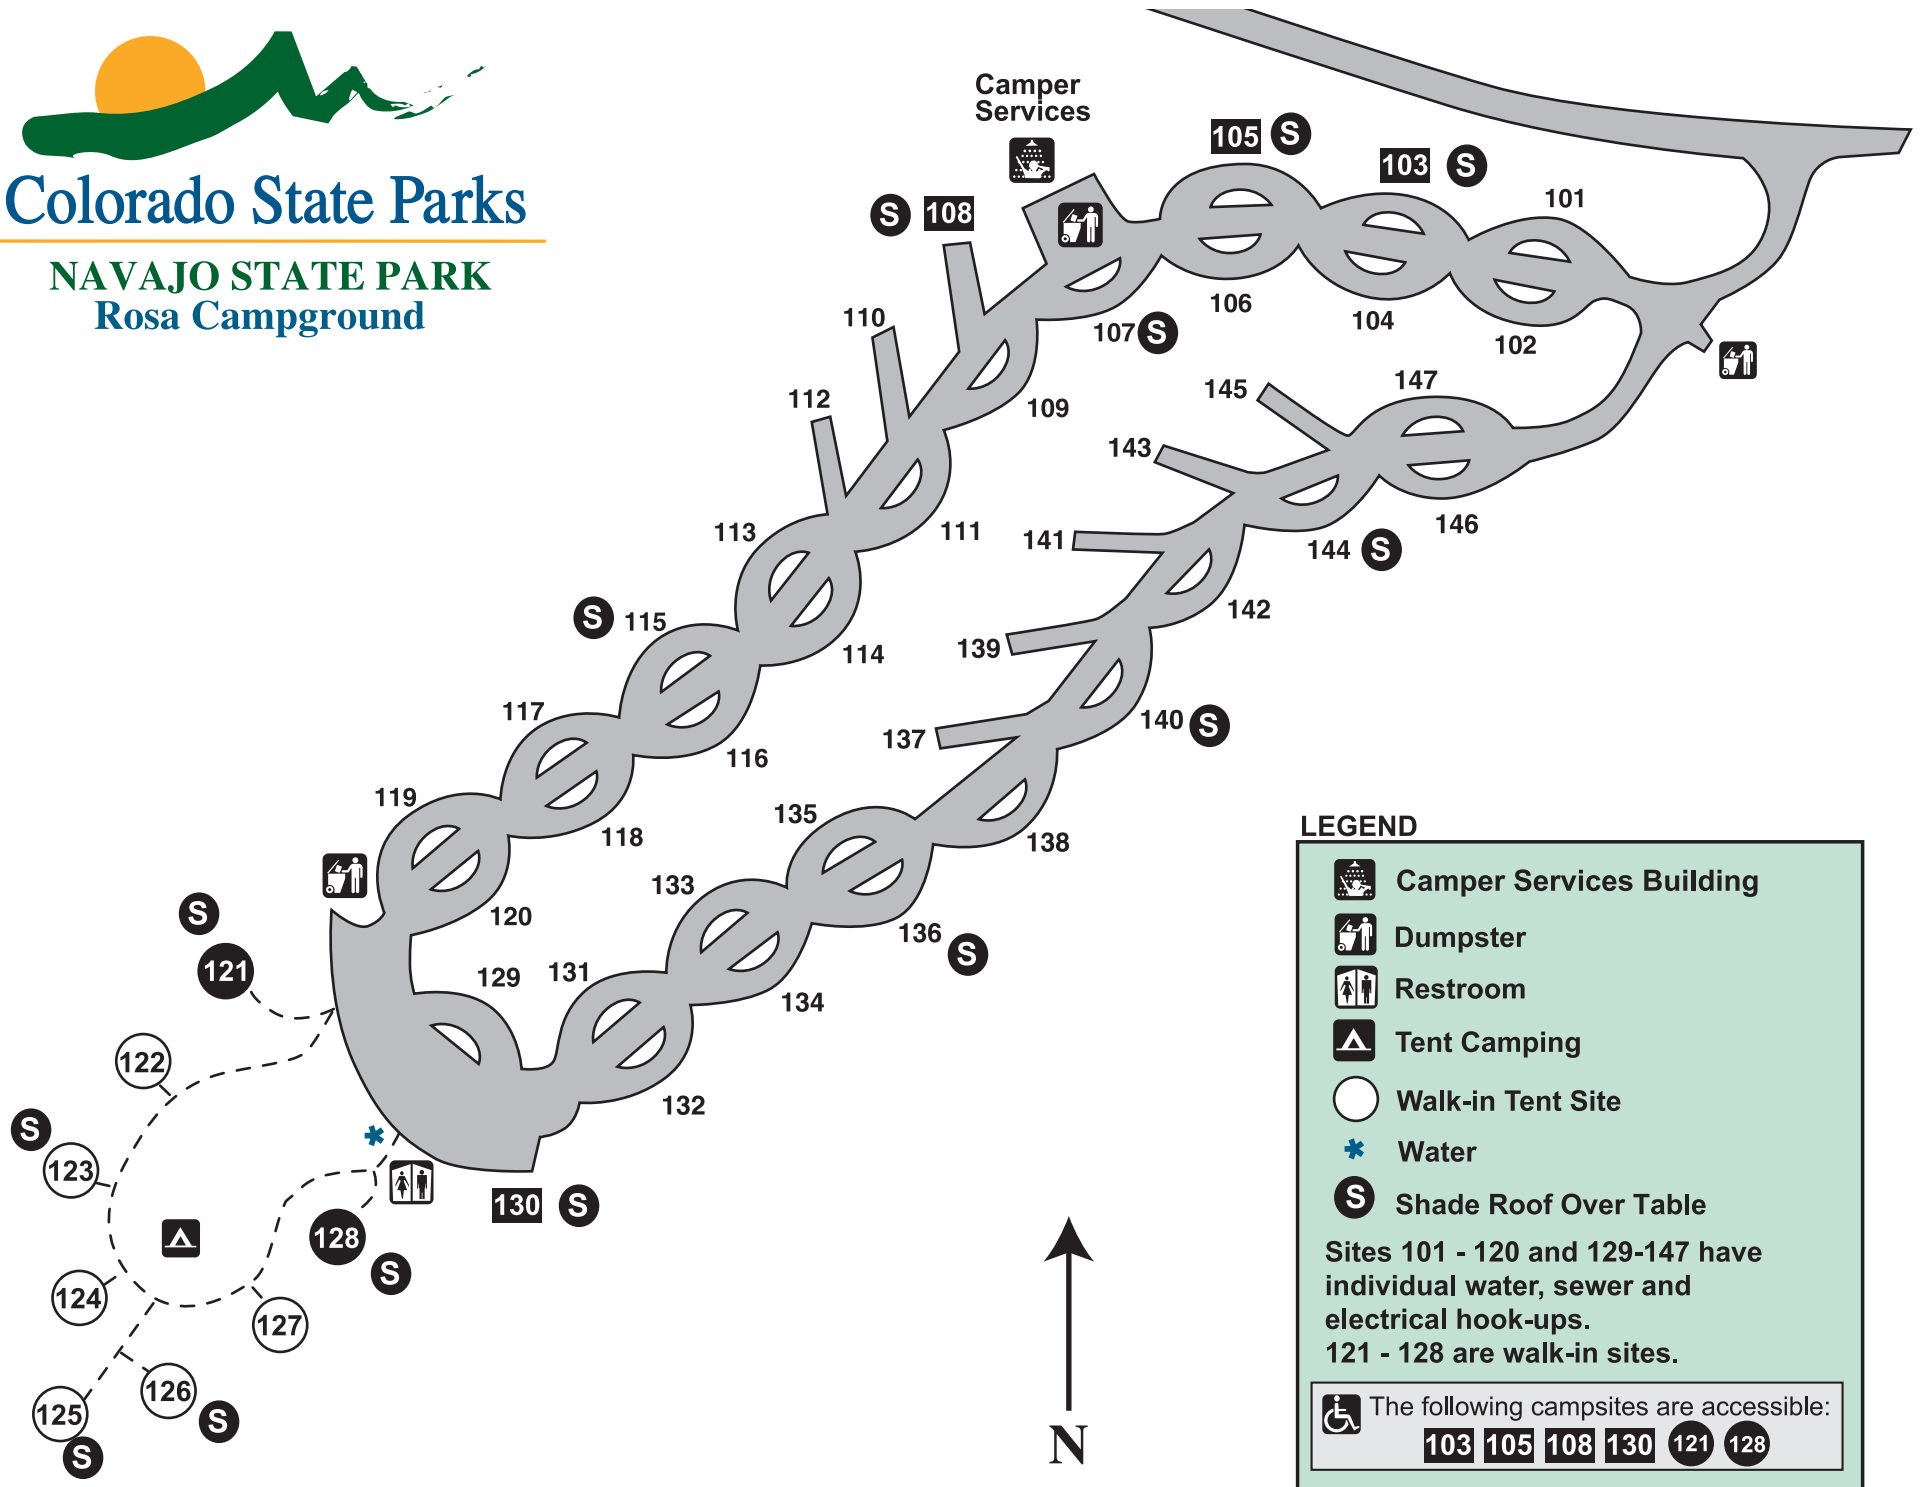

Colorado State Parks

NAVAJO STATE PARK Rosa Campground

LEGEND

- Camper Services Building
- Dumpster
- Restroom
- Tent Camping
- Walk-in Tent Site
- Water
- Shade Roof Over Table

Sites 101 - 120 and 129-147 have individual water, sewer and electrical hook-ups.
121 - 128 are walk-in sites.

The following campsites are accessible:
103 105 108 130 121 128