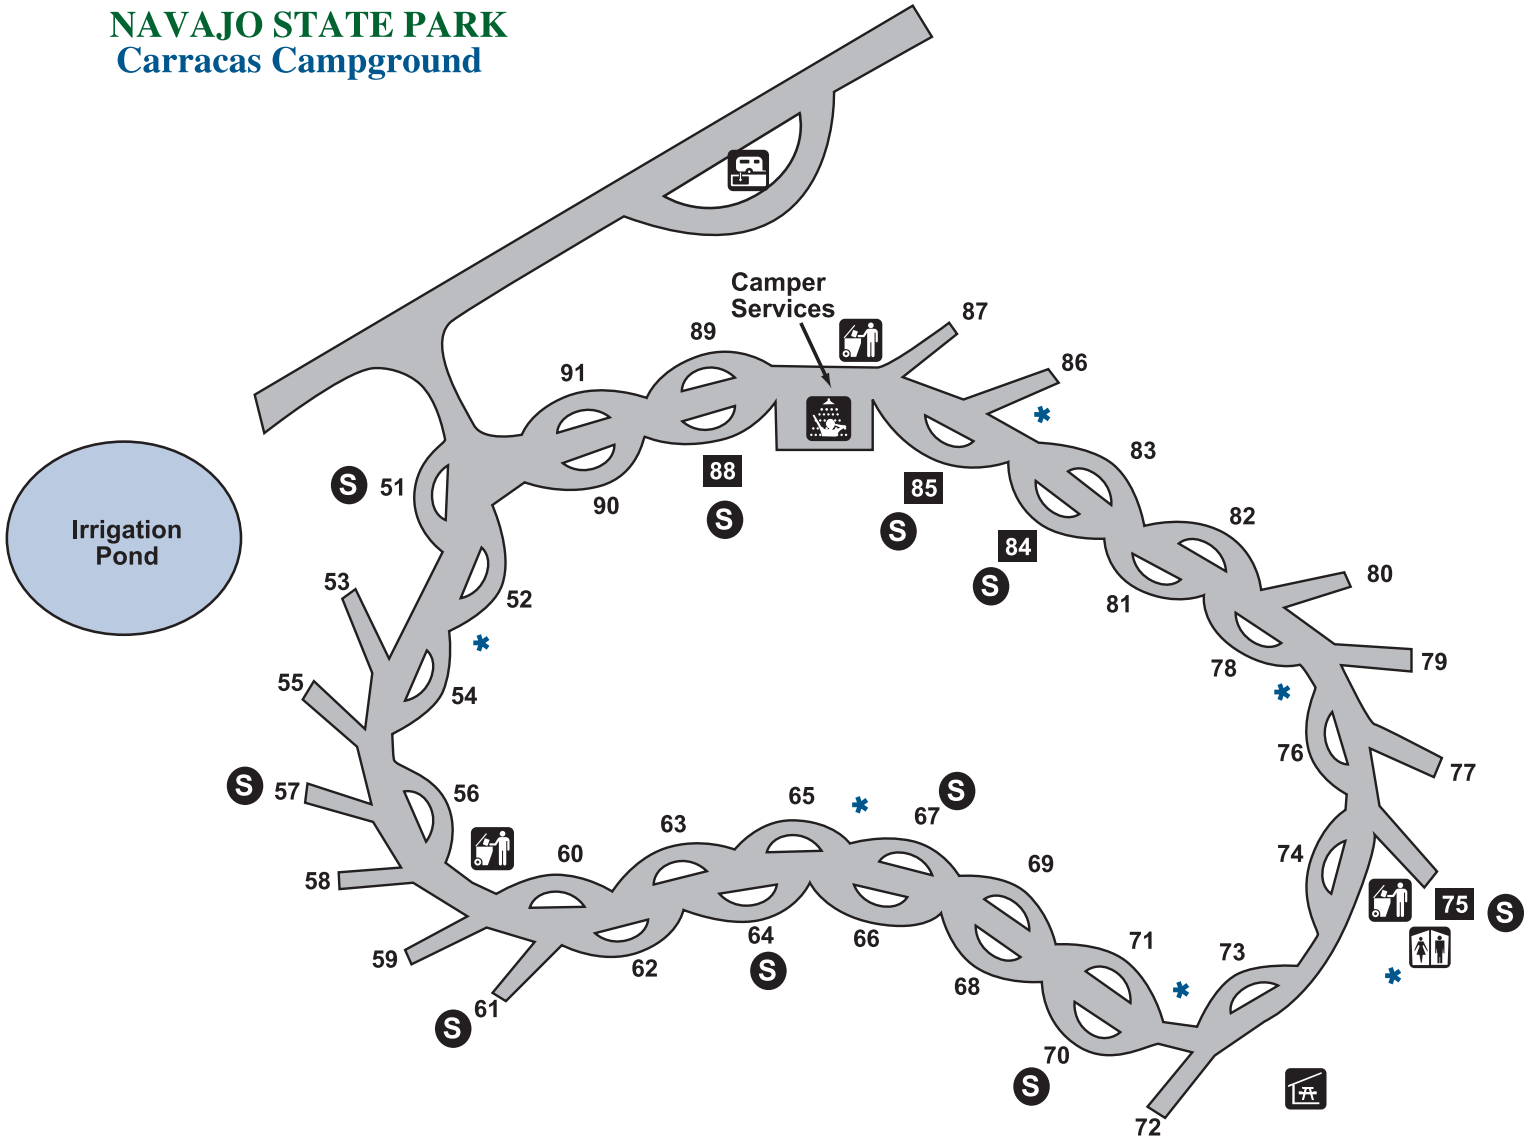

Colorado State Parks

NAVAJO STATE PARK Carracas Campground

LEGEND

	Camper Services Building		Dumpster
	Dump Station		Picnic Shelter
Sites 51 - 91 have individual electrical hook-ups.			Restroom
	Shade Roof Over Table		Water
	The following campsites are accessible: 75 84 85 88		