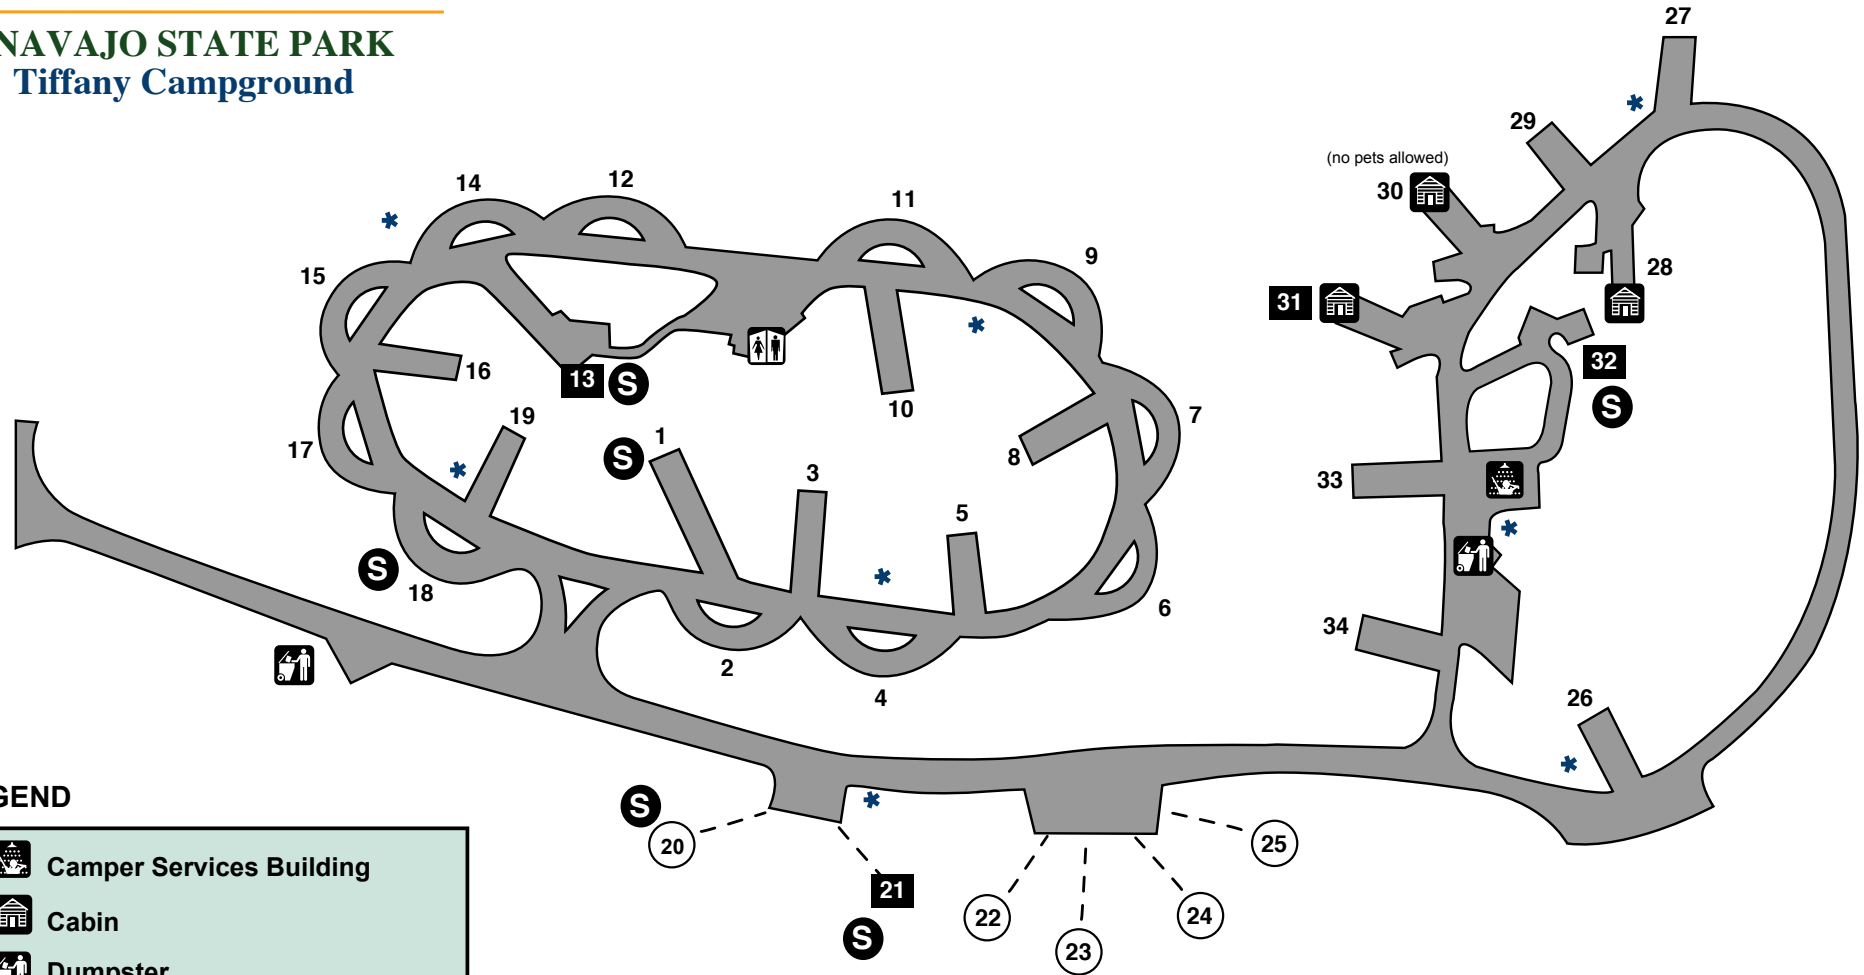

Colorado State Parks

NAVAJO STATE PARK Tiffany Campground

LEGEND

- Camper Services Building
- Cabin
- Dumpster
- Restroom
- Water Hydrant
- Shade Roof Over Table
- Walk-In Tent Site

The following sites are accessible:

13 21 31 32