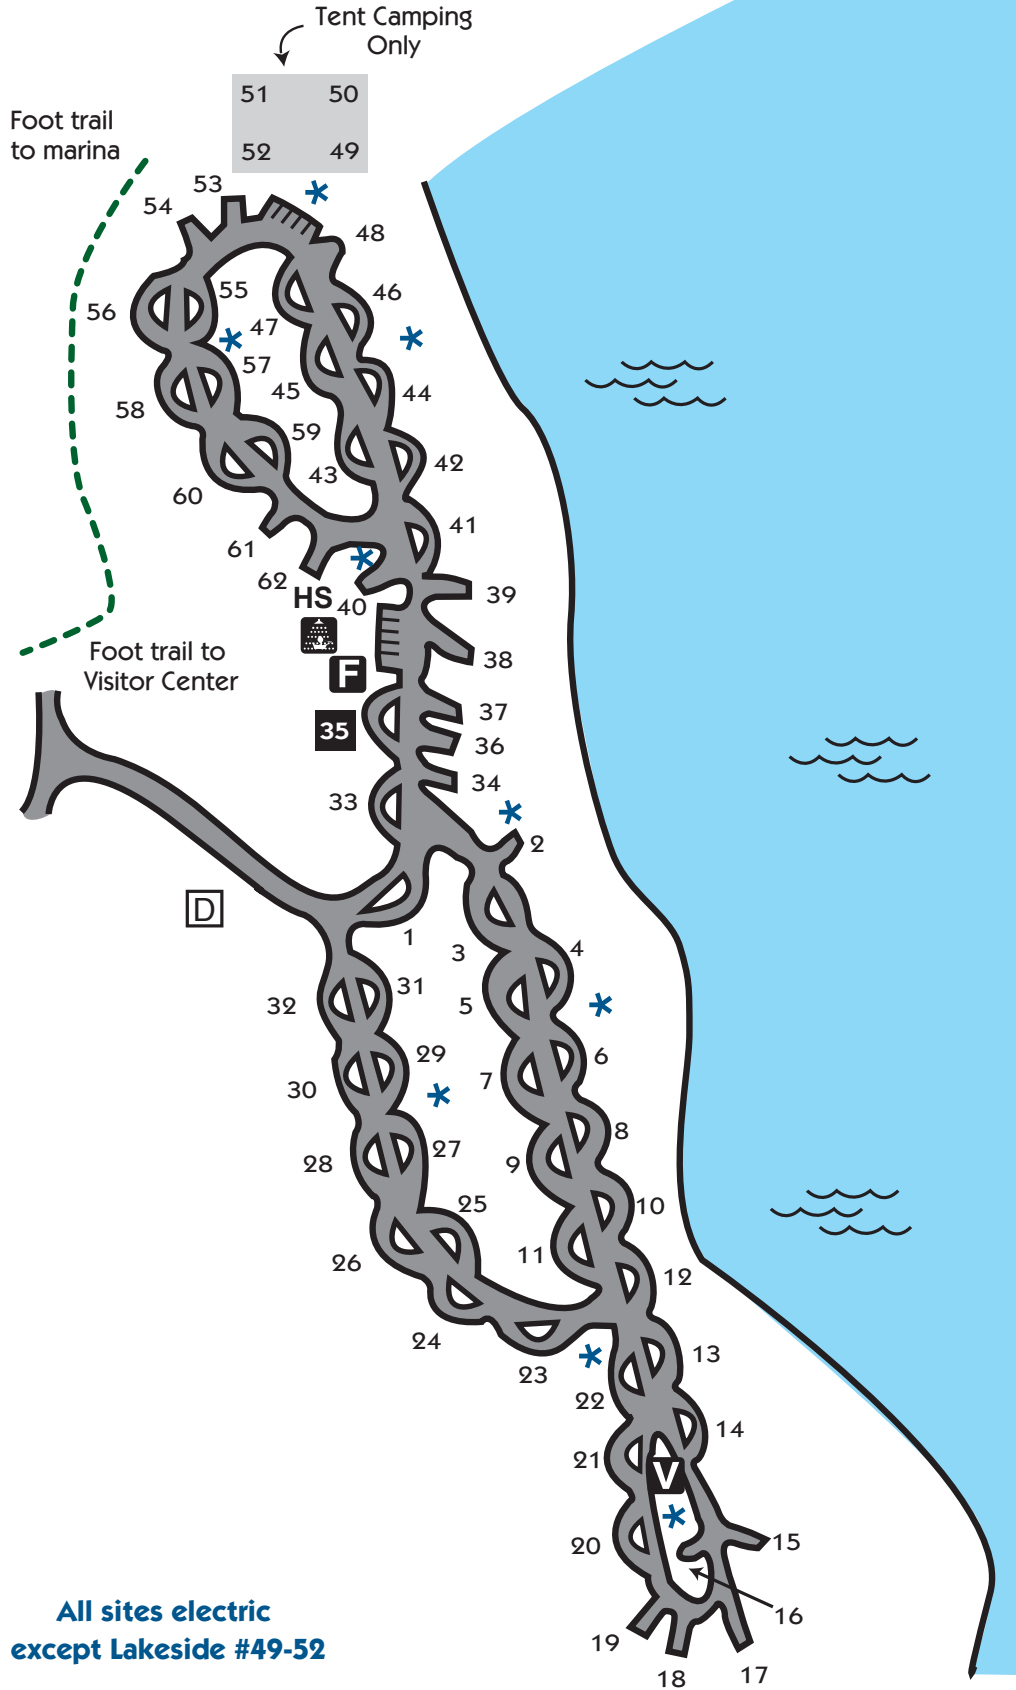

Colorado State Parks

JACKSON LAKE STATE PARK

Lakeside Campground

LEGEND

- Trail
- Water
- Vault Toilet
- Flush Toilet
- Shower
- Dumpster
- Horseshoe Pits

The following campsite is accessible:
35

**All sites electric
 except Lakeside #49-52**