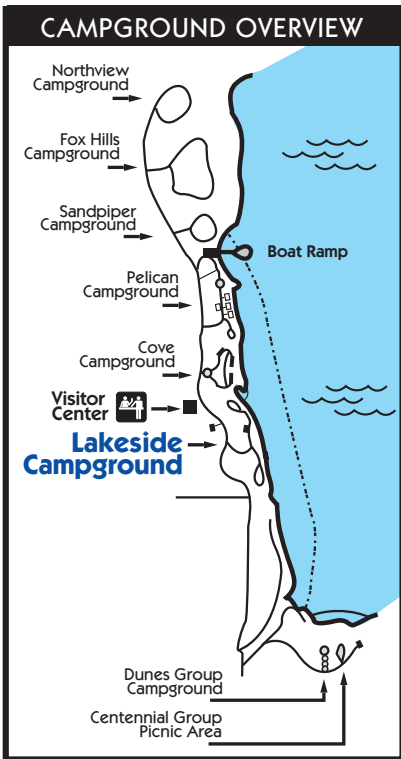

Colorado State Parks

JACKSON LAKE STATE PARK

Lakeside Campground

LEGEND

- Trail
- Water
- Vault Toilet
- Flush Toilet
- Shower
- Dumpster
- Horseshoe Pits

The following campsite is accessible:
35

**All sites electric
 except Lakeside #49-52**