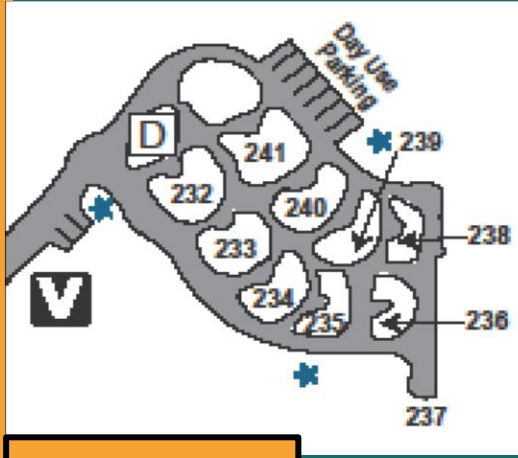

**JACKSON
LAKE**
State Park
Orchard, Colorado

**Northview
Campground**

Site #232 - 40' Pull-Through
20- & 30-amp Electric Hookup
Man-Made Shade - Shade for Tent

Site #233 - 40' Pull-Through
20- & 30-amp Electric Hookup
Man-Made Shade

Site #234 - 40' Pull-Through
20- & 30-amp Electric Hookup
Man-Made Shade

Site #235 - 40' Pull-Through
20- & 30-amp Electric Hookup
Man-Made Shade

Site #236 - 40' Pull-Through
20- & 30-amp Electric Hookup
Man-Made Shade

Site #237 - 40' Back-In
20- & 30-amp Electric Hookup
Man-Made Shade

Site #238 - 40' Pull-Through
20- & 30-amp Electric Hookup
Man-Made Shade

Site #239 - 40' Pull-Through
20- & 30-amp Electric Hookup
Man-Made Shade

Site #240 - 40' Pull-Through
20- & 30-amp Electric Hookup
Man-Made Shade

Site #241 - 40' Pull-Through
20- & 30-amp Electric Hookup
Man-Made Shade - Shade for Tent

NOTE: Campsite Markers in pictures may not be consistent with assigned number. This is due to renumbering of campsites. Numbers referenced with pictures are correct.