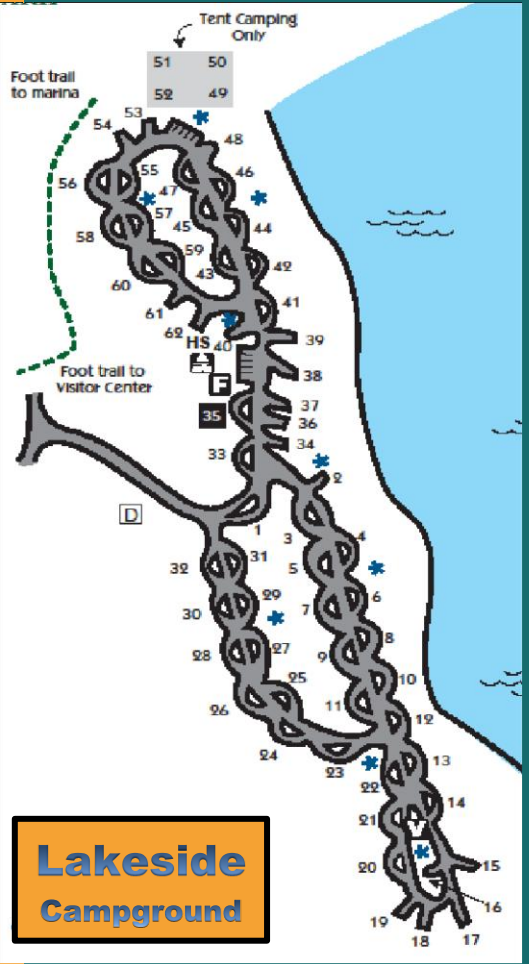

**JACKSON  
LAKE**  
State Park  
*Orchard, Colorado*

**Lakeside  
Campground**

Site #1 - 40' Pull-Through  
20-, 30-, & 50-amp Electric Hookup  
Some Shade

Site #2 - 40' Back-In  
20-, 30-, & 50-amp Electric Hookup  
Some Shade

Site #3 - 40' Pull-Through  
20-, 30-, & 50-amp Electric Hookup  
Some Shade

Site #4 - 40' Pull-Through  
20-, 30-, & 50-amp Electric Hookup  
Some Shade

Site #5 - 40' Pull-Through  
20-, 30-, & 50-amp Electric Hookup  
9'9" Height Restriction - Some Shade

Site #6 - 40' Pull-Through  
20-, 30-, & 50-amp Electric Hookup  
Some Shade

Site #7 - 40' Pull-Through  
20-, 30-, & 50-amp Electric Hookup  
Some Shade

Site #8 - 40' Pull-Through  
20-, 30-, & 50-amp Electric Hookup  
No Shade

Site #33 - 40' Pull-Through  
20-, 30-, & 50-amp Electric Hookup  
Some Shade