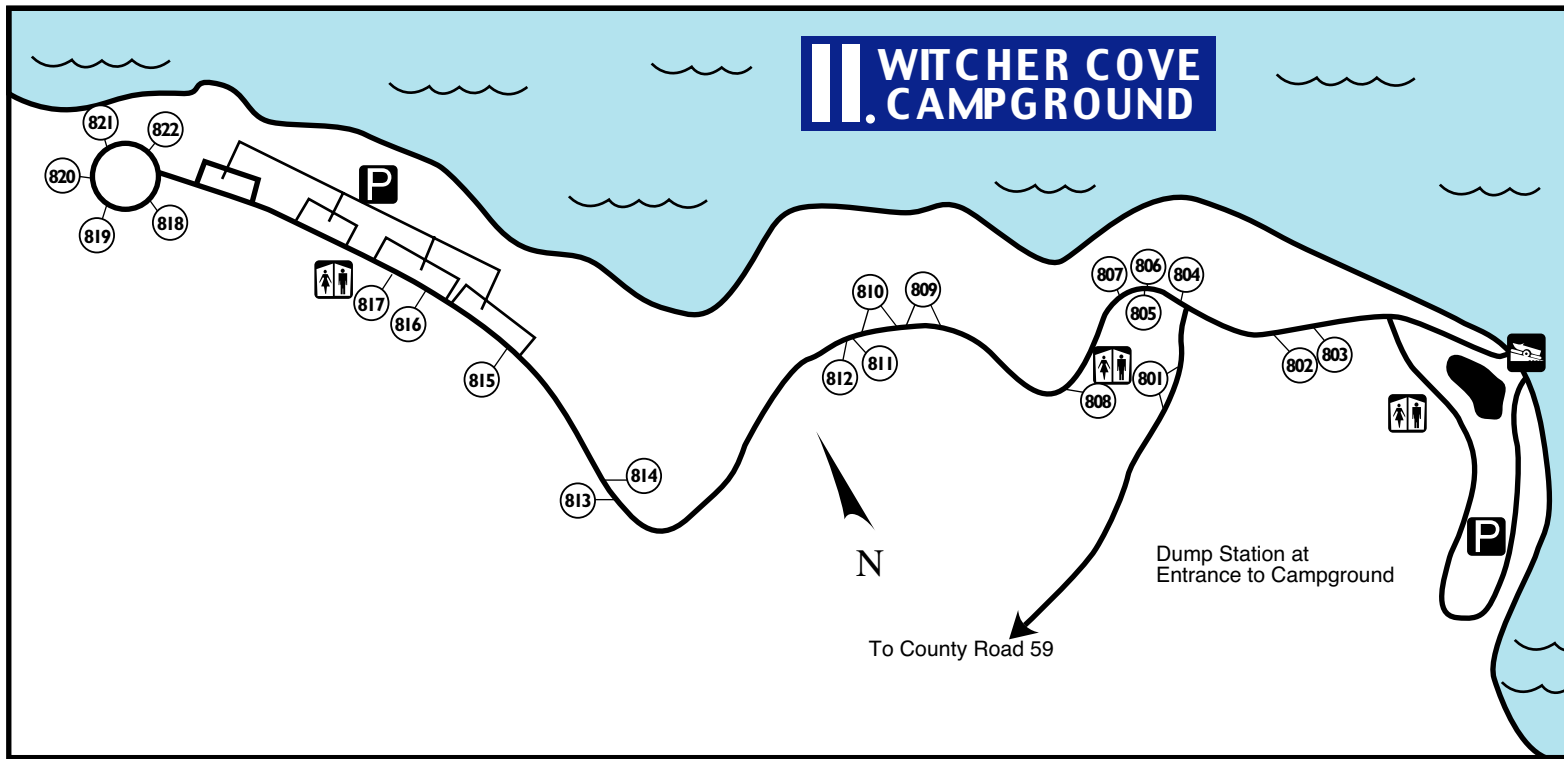

## ELEVEN MILE STATE PARK Witcher Cove Campgrounds

### LEGEND

-  Restrooms
-  Parking