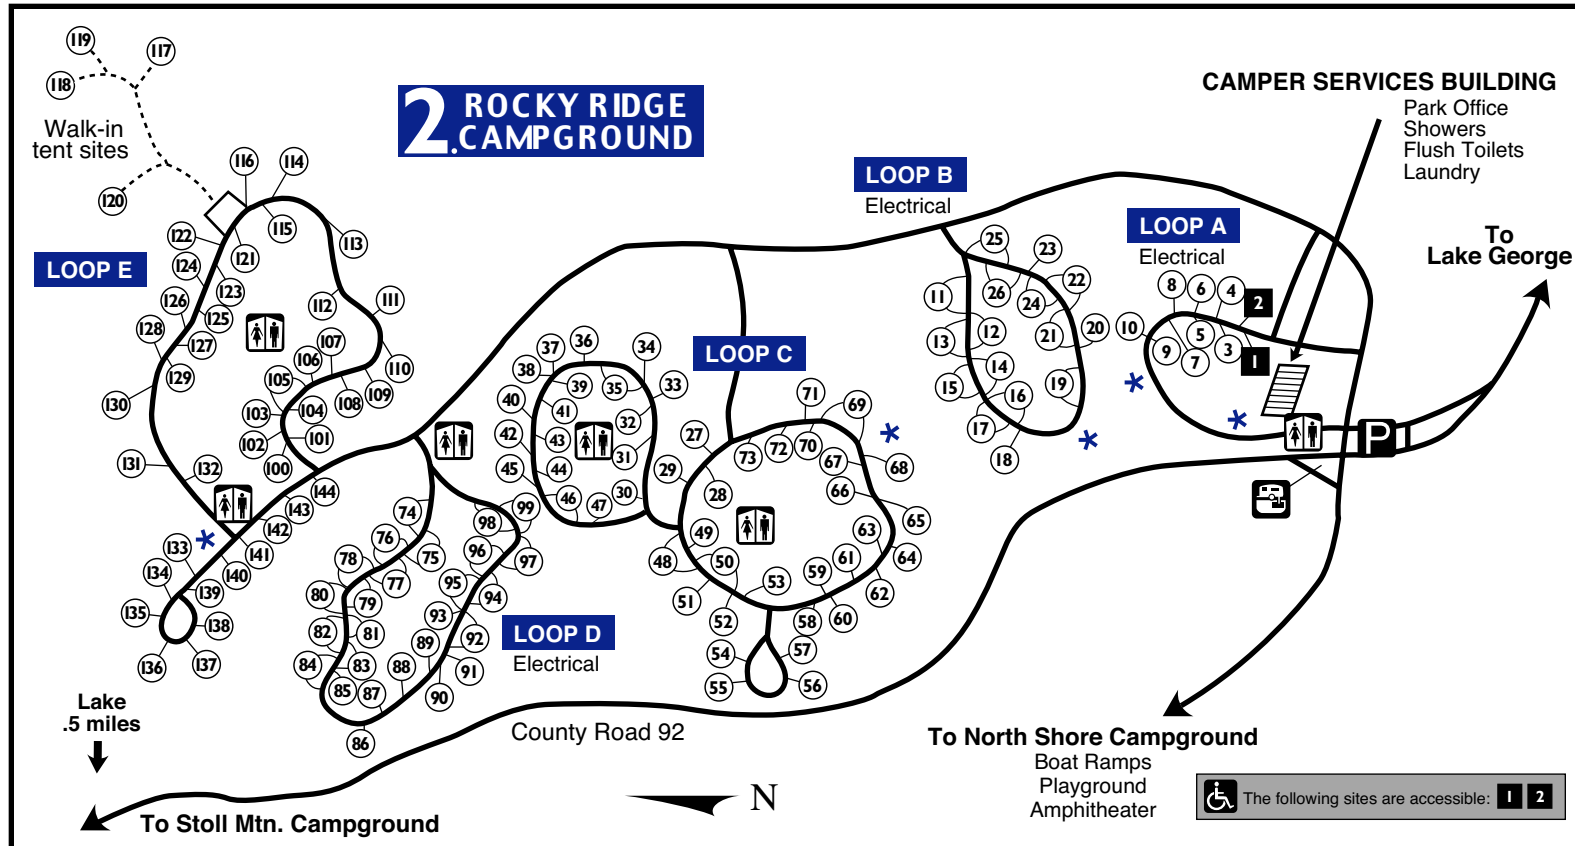

## ELEVEN MILE STATE PARK

### Rocky Ridge Campground

Electrical hook-ups are available at Loops A, B and D.

### LEGEND

- \* Water
- Restrooms
- P Parking
- Dump Station