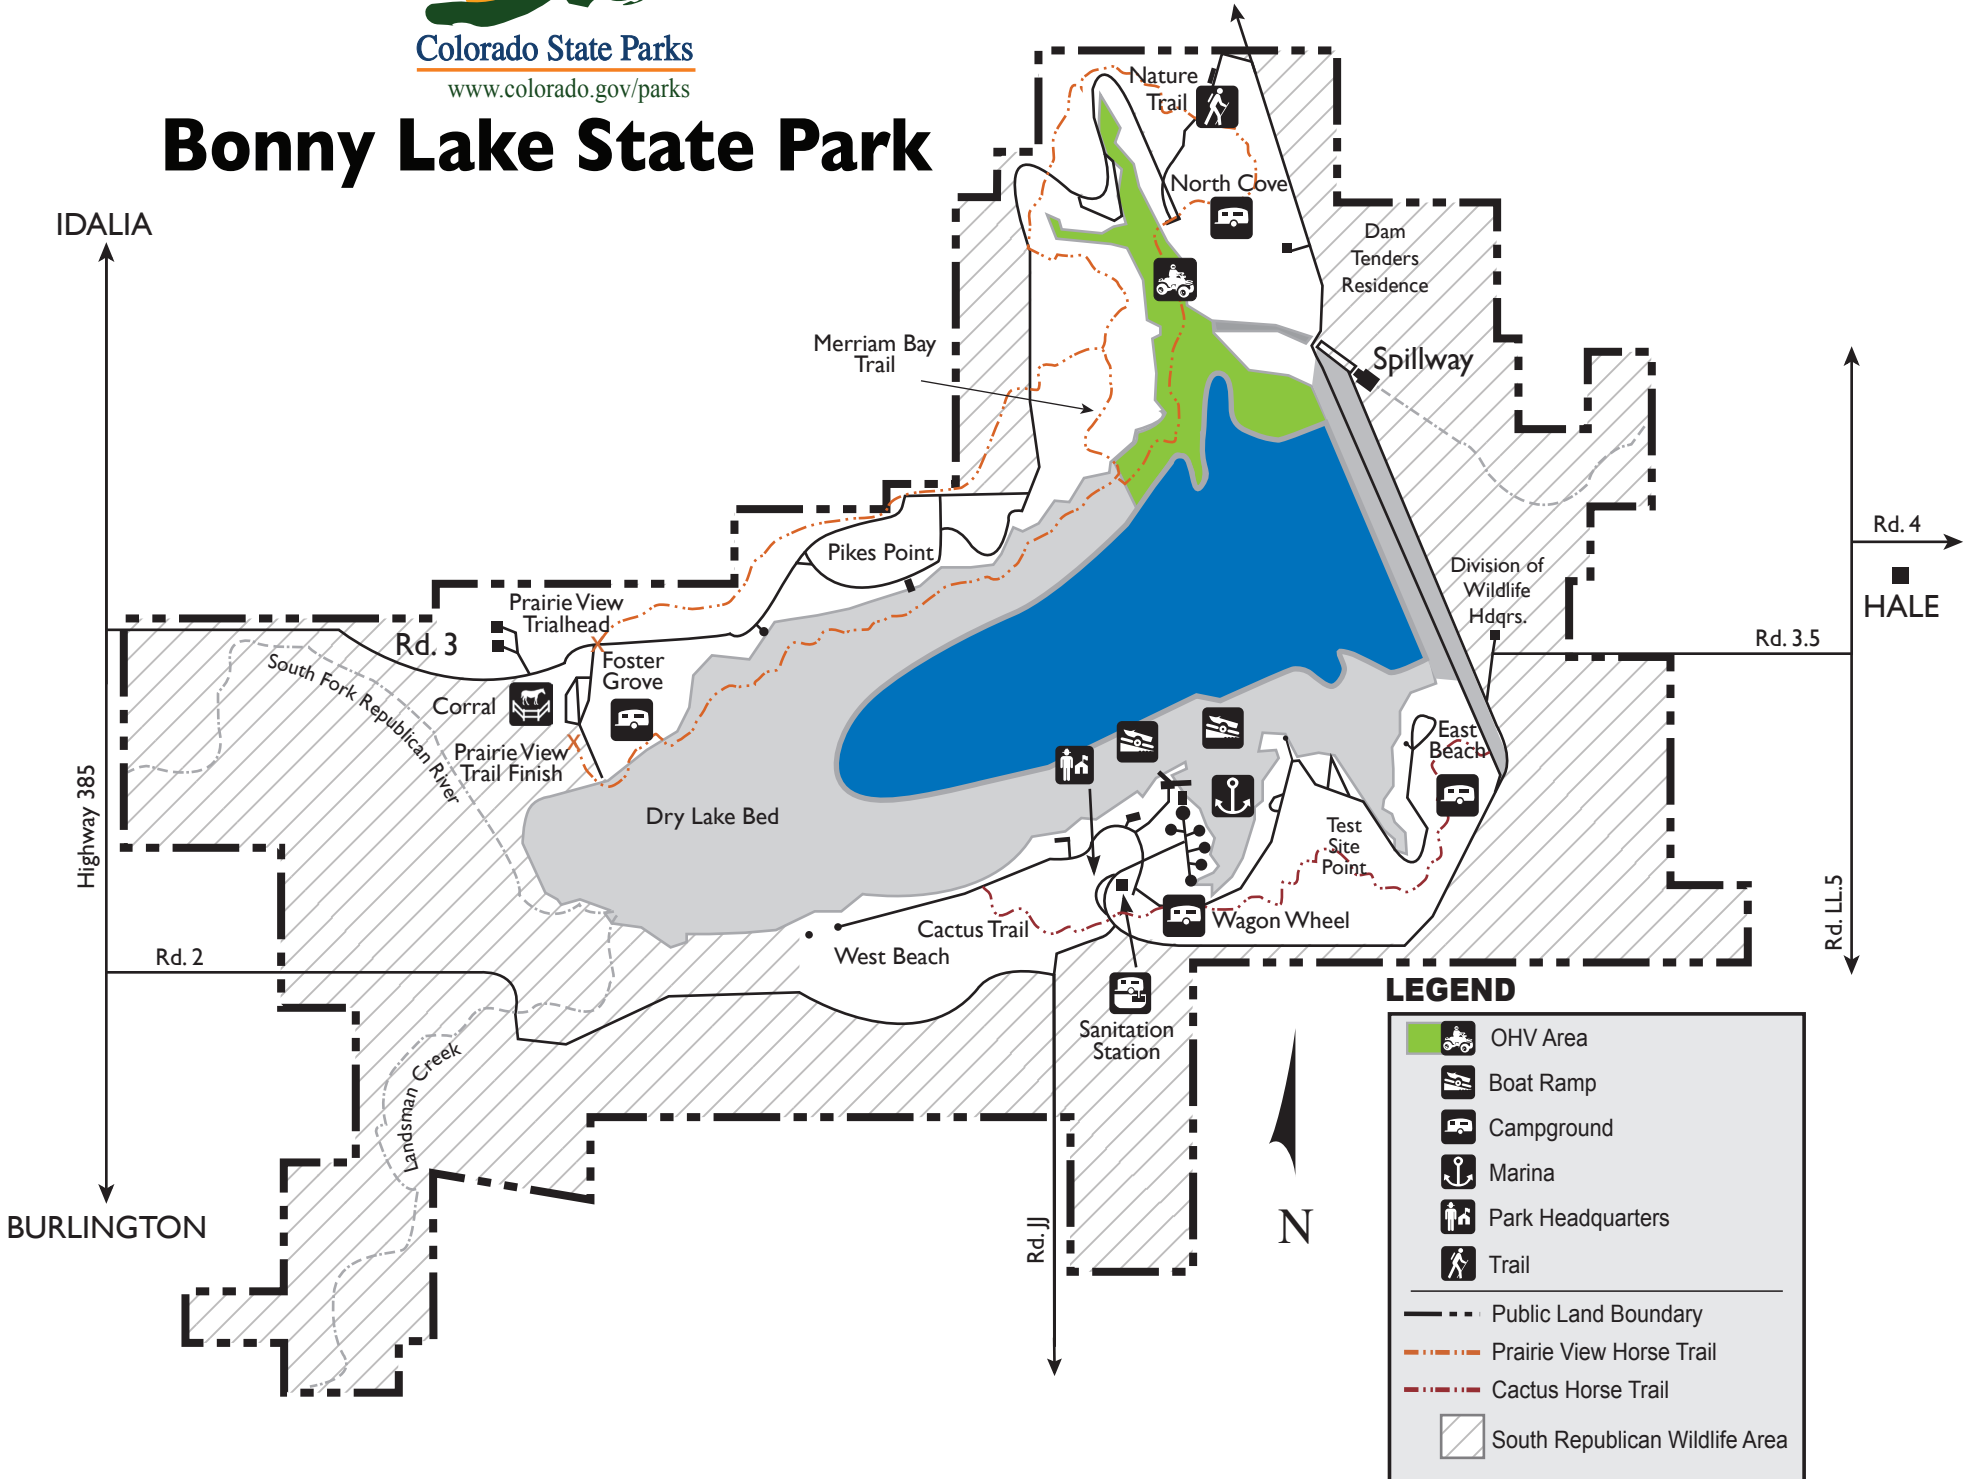

Bonny Lake State Park

LEGEND

- OHV Area
- Boat Ramp
- Campground
- Marina
- Park Headquarters
- Trail
- Public Land Boundary
- Prairie View Horse Trail
- Cactus Horse Trail
- South Republican Wildlife Area