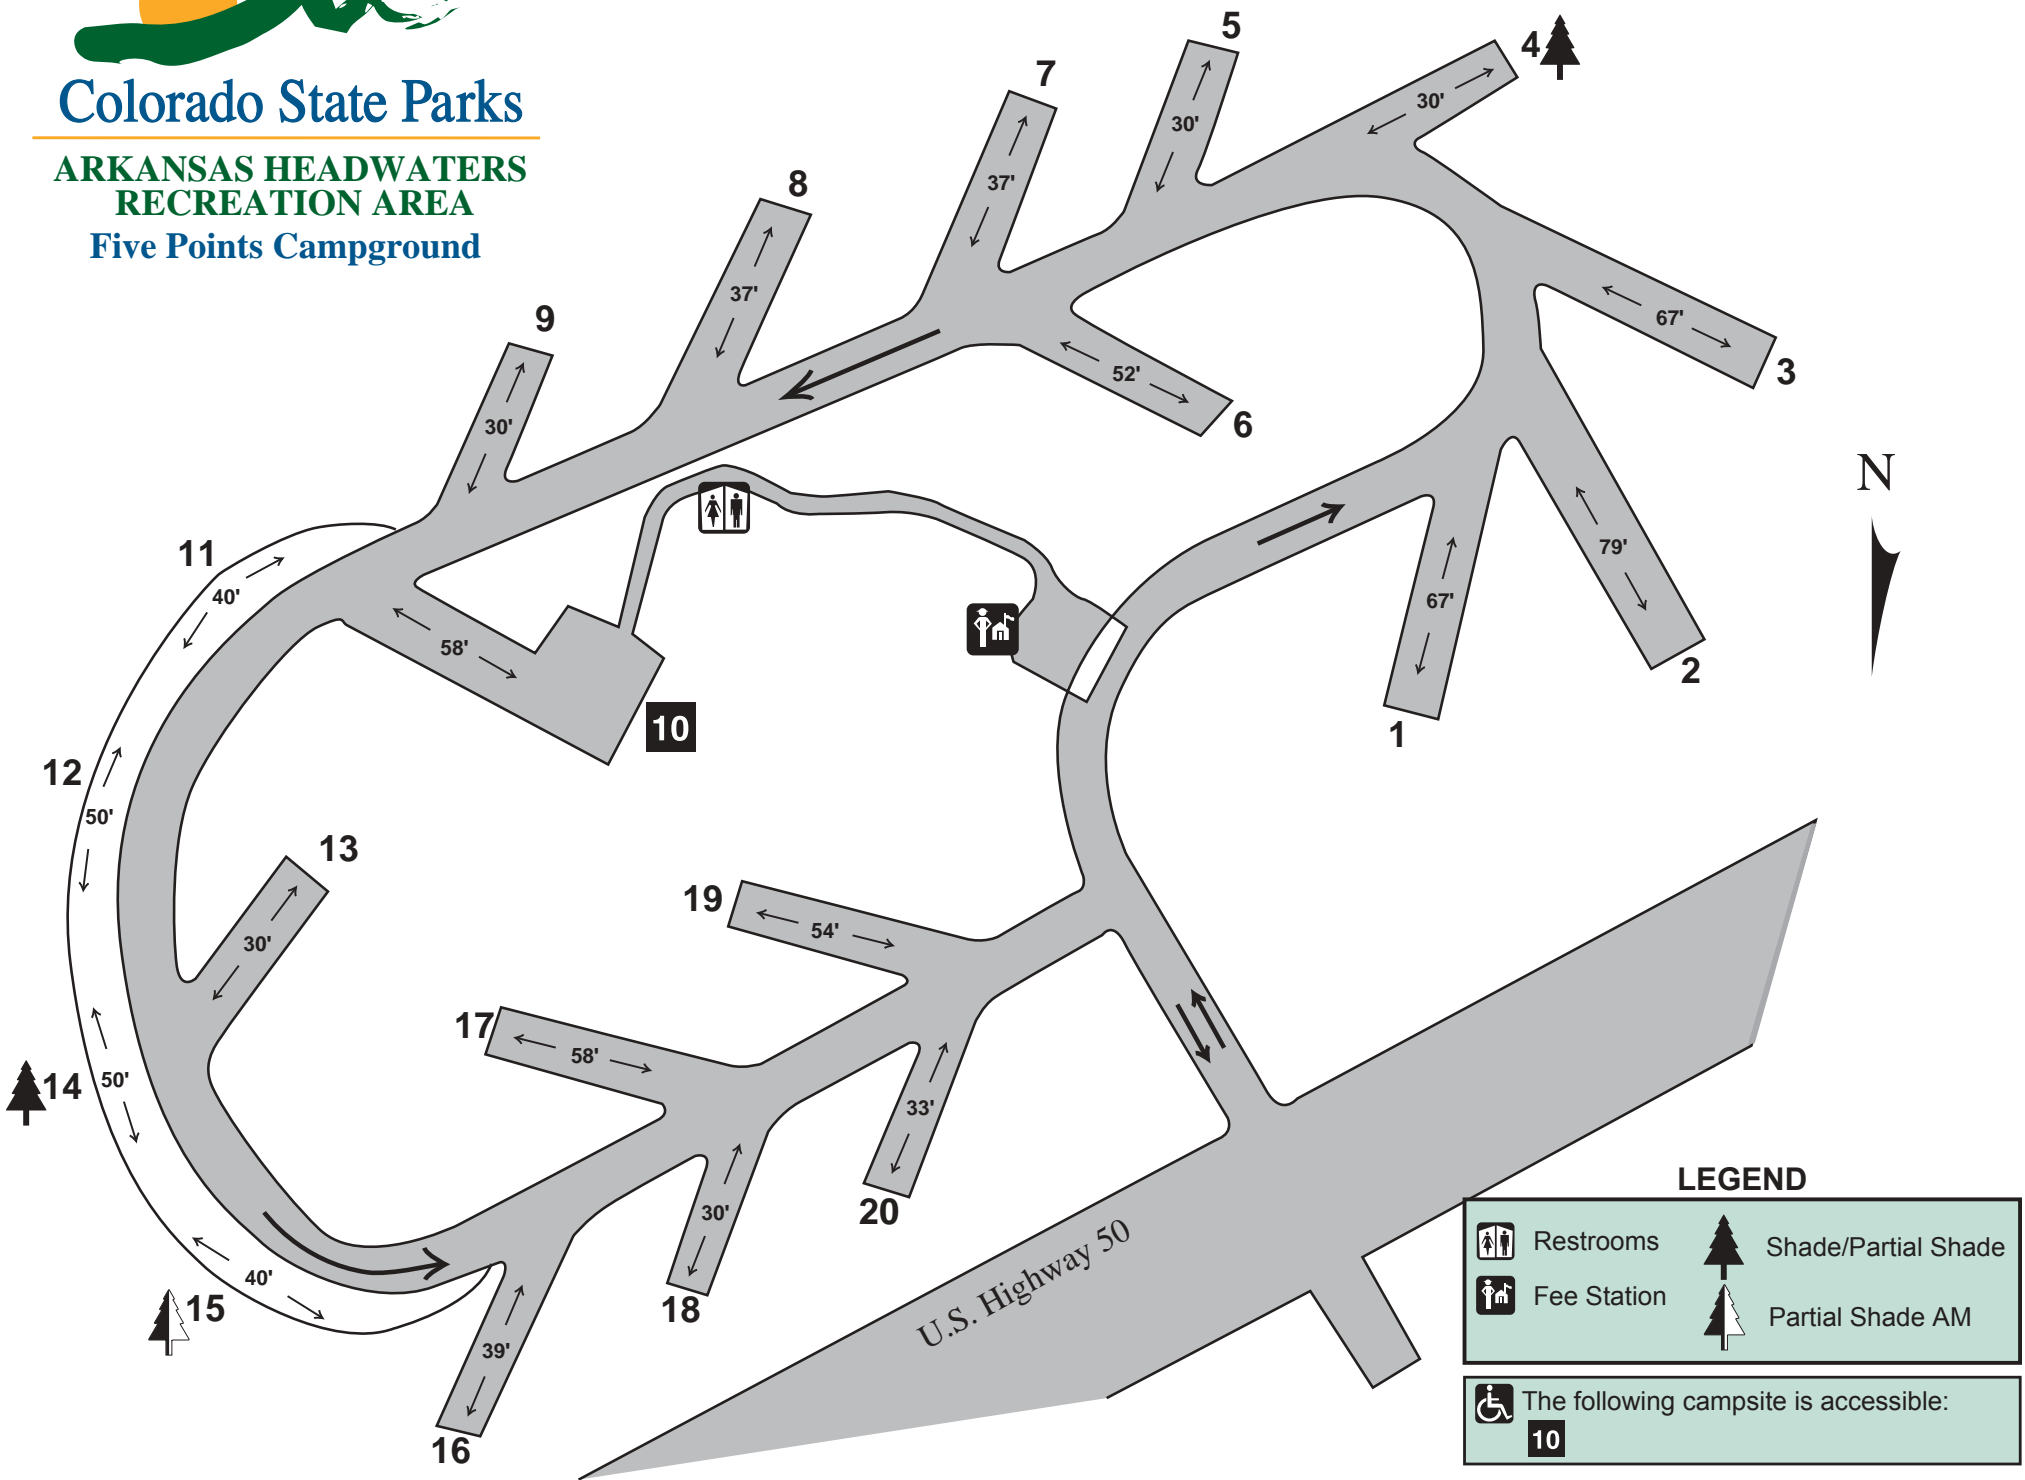

## ARKANSAS HEADWATERS RECREATION AREA

### Five Points Campground

#### LEGEND

	Restrooms		Shade/Partial Shade
	Fee Station		Partial Shade AM
	The following campsite is accessible: <b>10</b>		